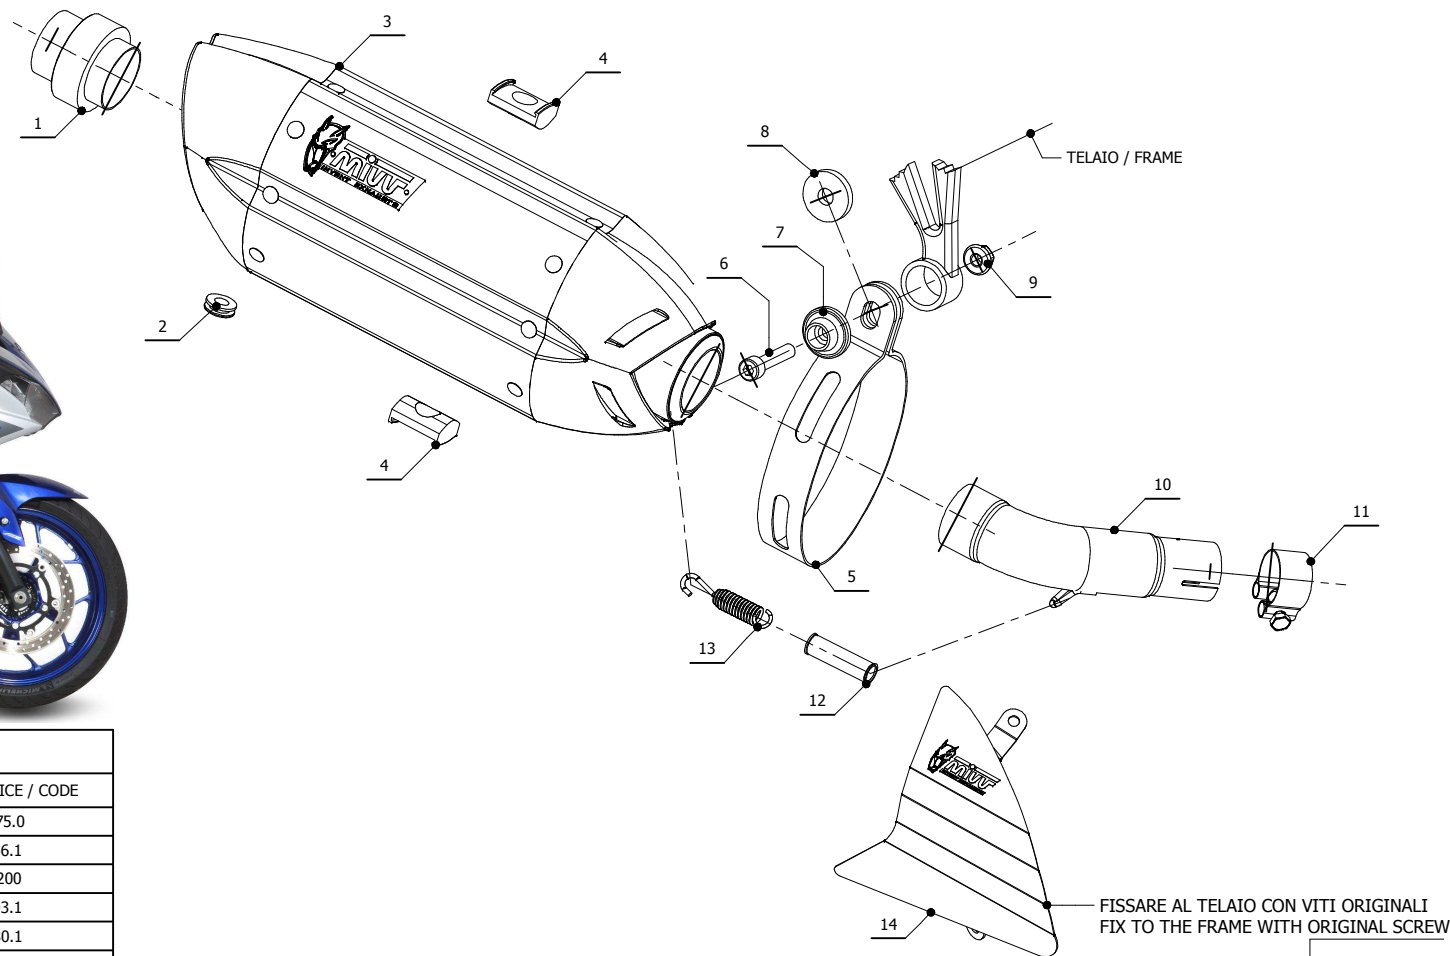

MODEL YAMAHA YZF R25 - YZF R3

YEAR 2015-

LINE SPORT

MUFFLER SUONO

SCHEMATIC

ELENCO PARTI / PARTS LIST

#	QTÀ / QTY	DESCRIZIONE / DESCRIPTION	CODICE / CODE
1	1	DB killer / DB killer	50.DK.075.0
2	1	Tappo in gomma / Rubber stopper	50.73.266.1
3	1	Silenziatore destro / Right muffler	SUONO 200
4	2	Tassello grande / Rubber big block	50.73.203.1
5	1	Staffa in carbonio / Carbon fiber bracket	50.SS.180.1
6	1	Vite M8x40 / Screw M8x40	50.73.075.1
7	1	Rondella in alluminio nera / Black aluminium washer	50.73.221.1
8	1	Rondella in gomma / Rubber washer	50.73.227.1
9	1	Dado M8 flangiato / Flanged nut M8	50.73.393.1
10	1	Tubo di raccordo / Link pipe	9773Y048S2S
11	1	Fascetta Ø 31/34 mm / Pipe clamp Ø 31/34 mm	50.FA.001.1
12	1	Tubo in gomma per molla / Rubber pipe for spring	50.73.210.1
13	1	Molla corta / Short Spring	50.73.123.1
14	1	Cover acciaio nero / Black steel cover	50.CR.028.0

APPLICAZIONI / APPLICATIONS

CODICE / CODE	TUBO / PIPE	SILENZIATORE / MUFFLER	FASCETTA / CLAMP	CODICE OMOL. / HOMOL. CODE
Y.048.L7	INOX / ST. STEEL	INOX (COPPE CARBONIO) / ST. STEEL (CARBON CAPS)	CARBONIO / CARBON FIBER	ME047 e9 1356
Y.048.L9	INOX / ST. STEEL	STEEL BLACK	CARBONIO / CARBON FIBER	ME047 e9 1356