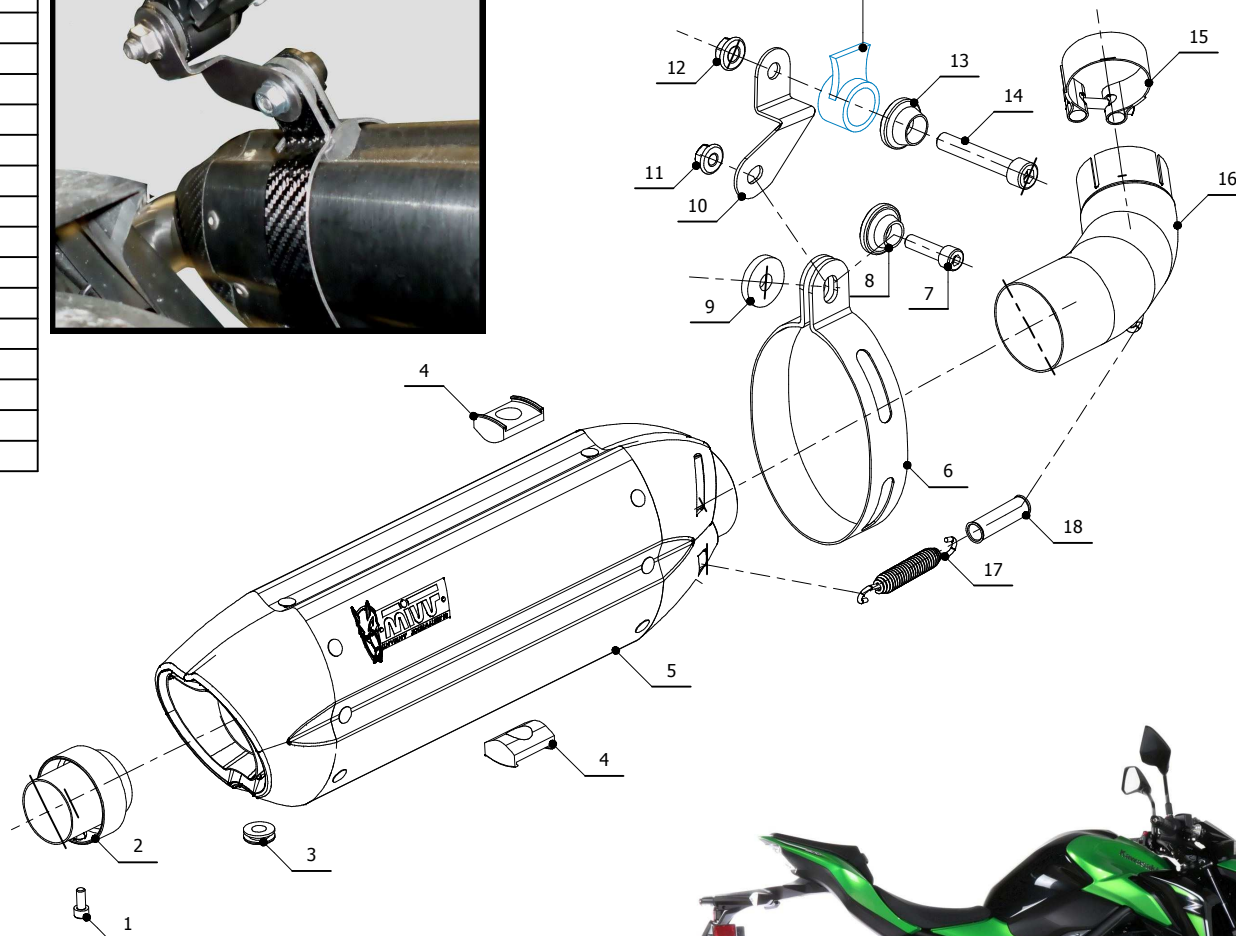

MODEL KAWASAKI Z900

YEAR 2017 -->

LINE SLIP ON

MUFFLER SUONO

SCHEMATIC

ELENCO PARTI / PARTS LIST

#	QTÀ / QTY	DESCRIZIONE / DESCRIPTION	CODICE / CODE
1	1	Vite M5x12 / Screw M5 x 12	50.73.628.1
2	1	DB killer / DB killer	50.DK.075.0
3	1	Tappo in gomma / Rubber stopper	50.73.266.1
4	2	Tassello grande / Rubber big block	50.73.203.1
5	1	Silenziatore / Muffler	SUONO 270
6	1	Staffa in carbonio / Carbon fiber bracket	50.SS.180.1
7	1	Vite M8x30 / Screw M8x30	50.73.219.1
8	1	Rondella in alluminio nera / Black aluminium washer	50.73.221.1
9	1	Rondella in gomma / Rubber washer	50.73.227.1
10	1	Staffa / Bracket	50.SS.991.0
11	1	Dado M8 flangiato / Flanged nut M8	50.73.393.1
12	1	Dado M10 flangiato / Flanged nut M10	50.73.332.1
13	1	Rondella in alluminio nera / Black aluminium washer	50.73.330.1
14	1	Vite M10x60 / Screw M10x60	50.73.135.1
15	1	Fascetta Ø 48/51 mm / Pipe clamp Ø 48/51 mm	50.FA.007.1
16	1	Tube di raccordo / Link pipe	9773K045S2
17	1	Molla media / Middle spring	50.73.359.1
18	1	Tube in gomma per molla / Rubber pipe for spring	50.73.210.1

TELAIO / FRAME

PARTI OPZIONALI / OPTIONAL PARTS

COVER IN ACCIAIO / STEEL COVER
50.CR.037.0

APPLICAZIONI / APPLICATIONS

CODICE / CODE	SILENZIATORE / MUFFLER	TUBO / PIPE	FASCETTA / CLAMP
K.045.L7	INOX (COPPE CARBONIO) / ST. STEEL (CARBON CAPS)	INOX / ST. STEEL	CARBONIO / CARBON FIBER
K.045.L9	STEEL BLACK		