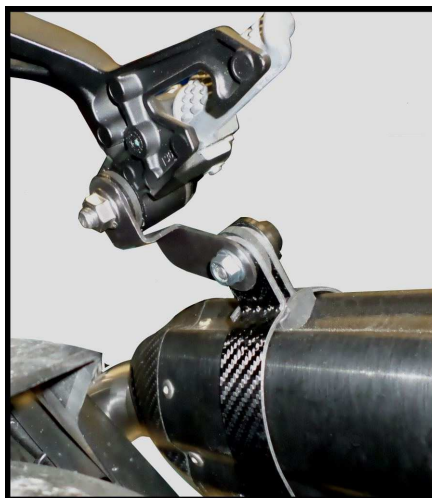

MODEL KAWASAKI Z900

YEAR 2017 -->

LINE SLIP ON

MUFFLER SUONO

SCHEMATIC

ELENCO PARTI / PARTS LIST

#	QTÀ / QTY	DESCRIZIONE / DESCRIPTION	CODICE / CODE
1	1	Vite M5x12 / Screw M5 x 12	50.73.628.1
2	1	DB killer / DB killer	50.DK.075.0
3	1	Tappo in gomma / Rubber stopper	50.73.266.1
4	2	Tassello grande / Rubber big block	50.73.203.1
5	1	Silenziatore / Muffler	SUONO 270
6	1	Staffa in carbonio / Carbon fiber bracket	50.SS.180.1
7	1	Vite M8x30 / Screw M8x30	50.73.219.1
8	1	Rondella in alluminio nera / Black aluminium washer	50.73.221.1
9	1	Rondella in gomma / Rubber washer	50.73.227.1
10	1	Staffa / Bracket	50.SS.991.0
11	1	Dado M8 flangiato / Flanged nut M8	50.73.393.1
12	1	Dado M10 flangiato / Flanged nut M10	50.73.332.1
13	1	Rondella in alluminio nera / Black aluminium washer	50.73.330.1
14	1	Vite M10x60 / Screw M10x60	50.73.135.1
15	1	Fascetta Ø 48/51 mm / Pipe clamp Ø 48/51 mm	50.FA.007.1
16	1	Tube di raccordo / Link pipe	9773K045S2
17	1	Molla media / Middle spring	50.73.359.1
18	1	Tube in gomma per molla / Rubber pipe for spring	50.73.210.1

TELAIO / FRAME

PARTI OPZIONALI / OPTIONAL PARTS

COVER IN ACCIAIO / STEEL COVER
50.CR.037.0

APPLICAZIONI / APPLICATIONS

CODICE / CODE	SILENZIATORE / MUFFLER	TUBO / PIPE	FASCETTA / CLAMP
K.045.L7	INOX (COPPE CARBONIO) / ST. STEEL (CARBON CAPS)	INOX / ST. STEEL	CARBONIO / CARBON FIBER
K.045.L9	STEEL BLACK		