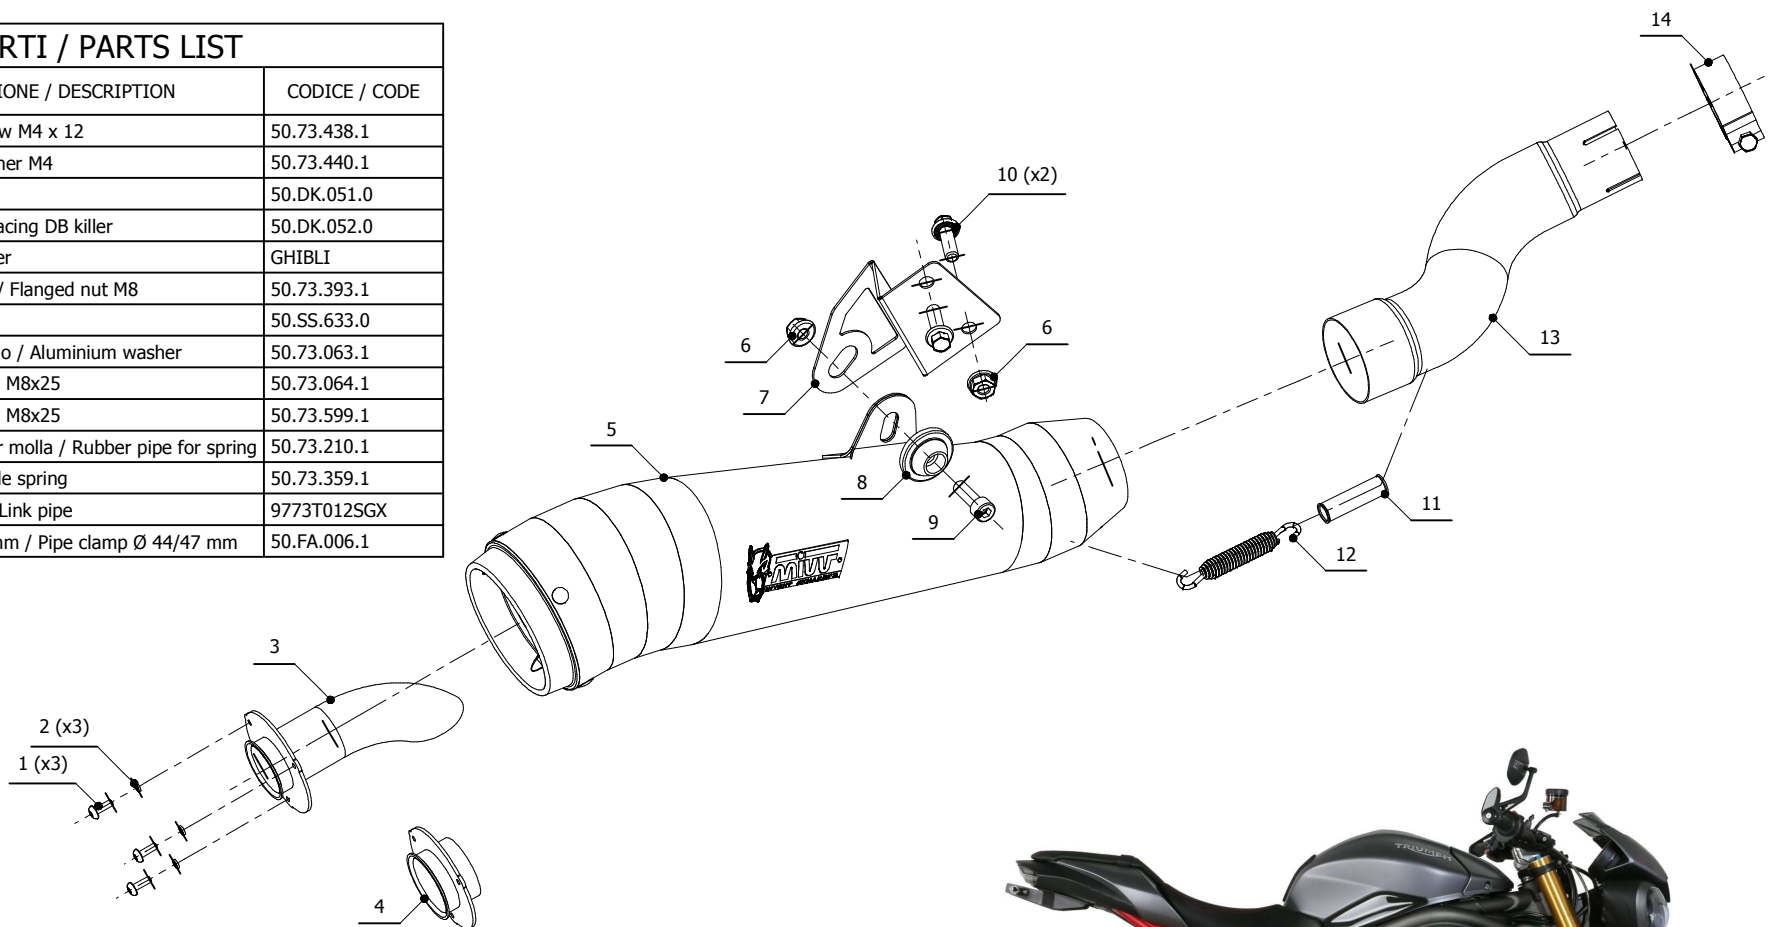

MODEL TRIUMPH SPEED TRIPLE

YEAR 2016 -->

LINE SLIP ON

MUFFLER GHIBLI

SCHEMATIC

ELENCO PARTI / PARTS LIST

#	QTÀ / QTY	DESCRIZIONE / DESCRIPTION	CODICE / CODE
1	3	Vite M4 x 12 / Screw M4 x 12	50.73.438.1
2	3	Rondella M4 / Washer M4	50.73.440.1
3	1	DB killer / DB killer	50.DK.051.0
4	1	DB killer racing / Racing DB killer	50.DK.052.0
5	1	Silenziatore / Muffler	GHIBLI
6	2	Dado M8 flangiato / Flanged nut M8	50.73.393.1
7	1	Staffa / Bracket	50.SS.633.0
8	1	Rondella in alluminio / Aluminium washer	50.73.063.1
9	1	Vite M8x25 / Screw M8x25	50.73.064.1
10	2	Vite M8x25 / Screw M8x25	50.73.599.1
11	1	Tubo in gomma per molla / Rubber pipe for spring	50.73.210.1
12	1	Molla media / Middle spring	50.73.359.1
13	1	Tubo di raccordo / Link pipe	9773T012SGX
14	1	Fascetta Ø 44/47 mm / Pipe clamp Ø 44/47 mm	50.FA.006.1

APPLICAZIONI / APPLICATIONS

CODICE / CODE	TUBO / PIPE	SILENZIATORE / MUFFLER
T.016.LGX	INOX / ST. STEEL	INOX / ST. STEEL