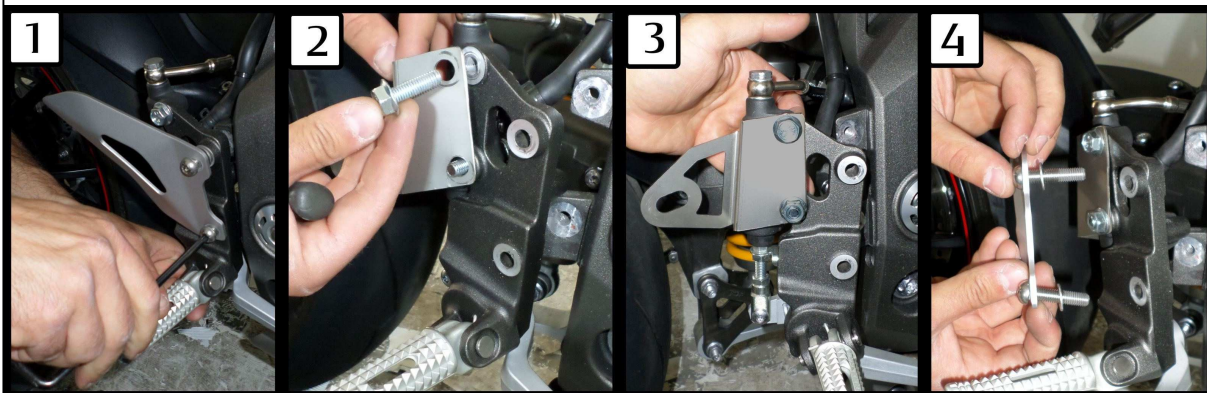

MODEL TRIUMPH SPEED TRIPLE

YEAR 2016 -->

LINE SLIP ON

MUFFLER GHIBLI

SCHEMATIC

ELENCO PARTI / PARTS LIST

#	QTÀ / QTY	DESCRIZIONE / DESCRIPTION	CODICE / CODE
1	3	Vite M4 x 12 / Screw M4 x 12	50.73.438.1
2	3	Rondella M4 / Washer M4	50.73.440.1
3	1	DB killer / DB killer	50.DK.051.0
4	1	DB killer racing / Racing DB killer	50.DK.052.0
5	1	Silenziatore / Muffler	GHIBLI
6	2	Dado M8 flangiato / Flanged nut M8	50.73.393.1
7	1	Staffa / Bracket	50.SS.633.0
8	1	Rondella in alluminio / Aluminium washer	50.73.063.1
9	1	Vite M8x25 / Screw M8x25	50.73.064.1
10	2	Vite M8x25 / Screw M8x25	50.73.599.1
11	1	Tubo in gomma per molla / Rubber pipe for spring	50.73.210.1
12	1	Molla media / Middle spring	50.73.359.1
13	1	Tubo di raccordo / Link pipe	9773T012SGX
14	1	Fascetta Ø 44/47 mm / Pipe clamp Ø 44/47 mm	50.FA.006.1