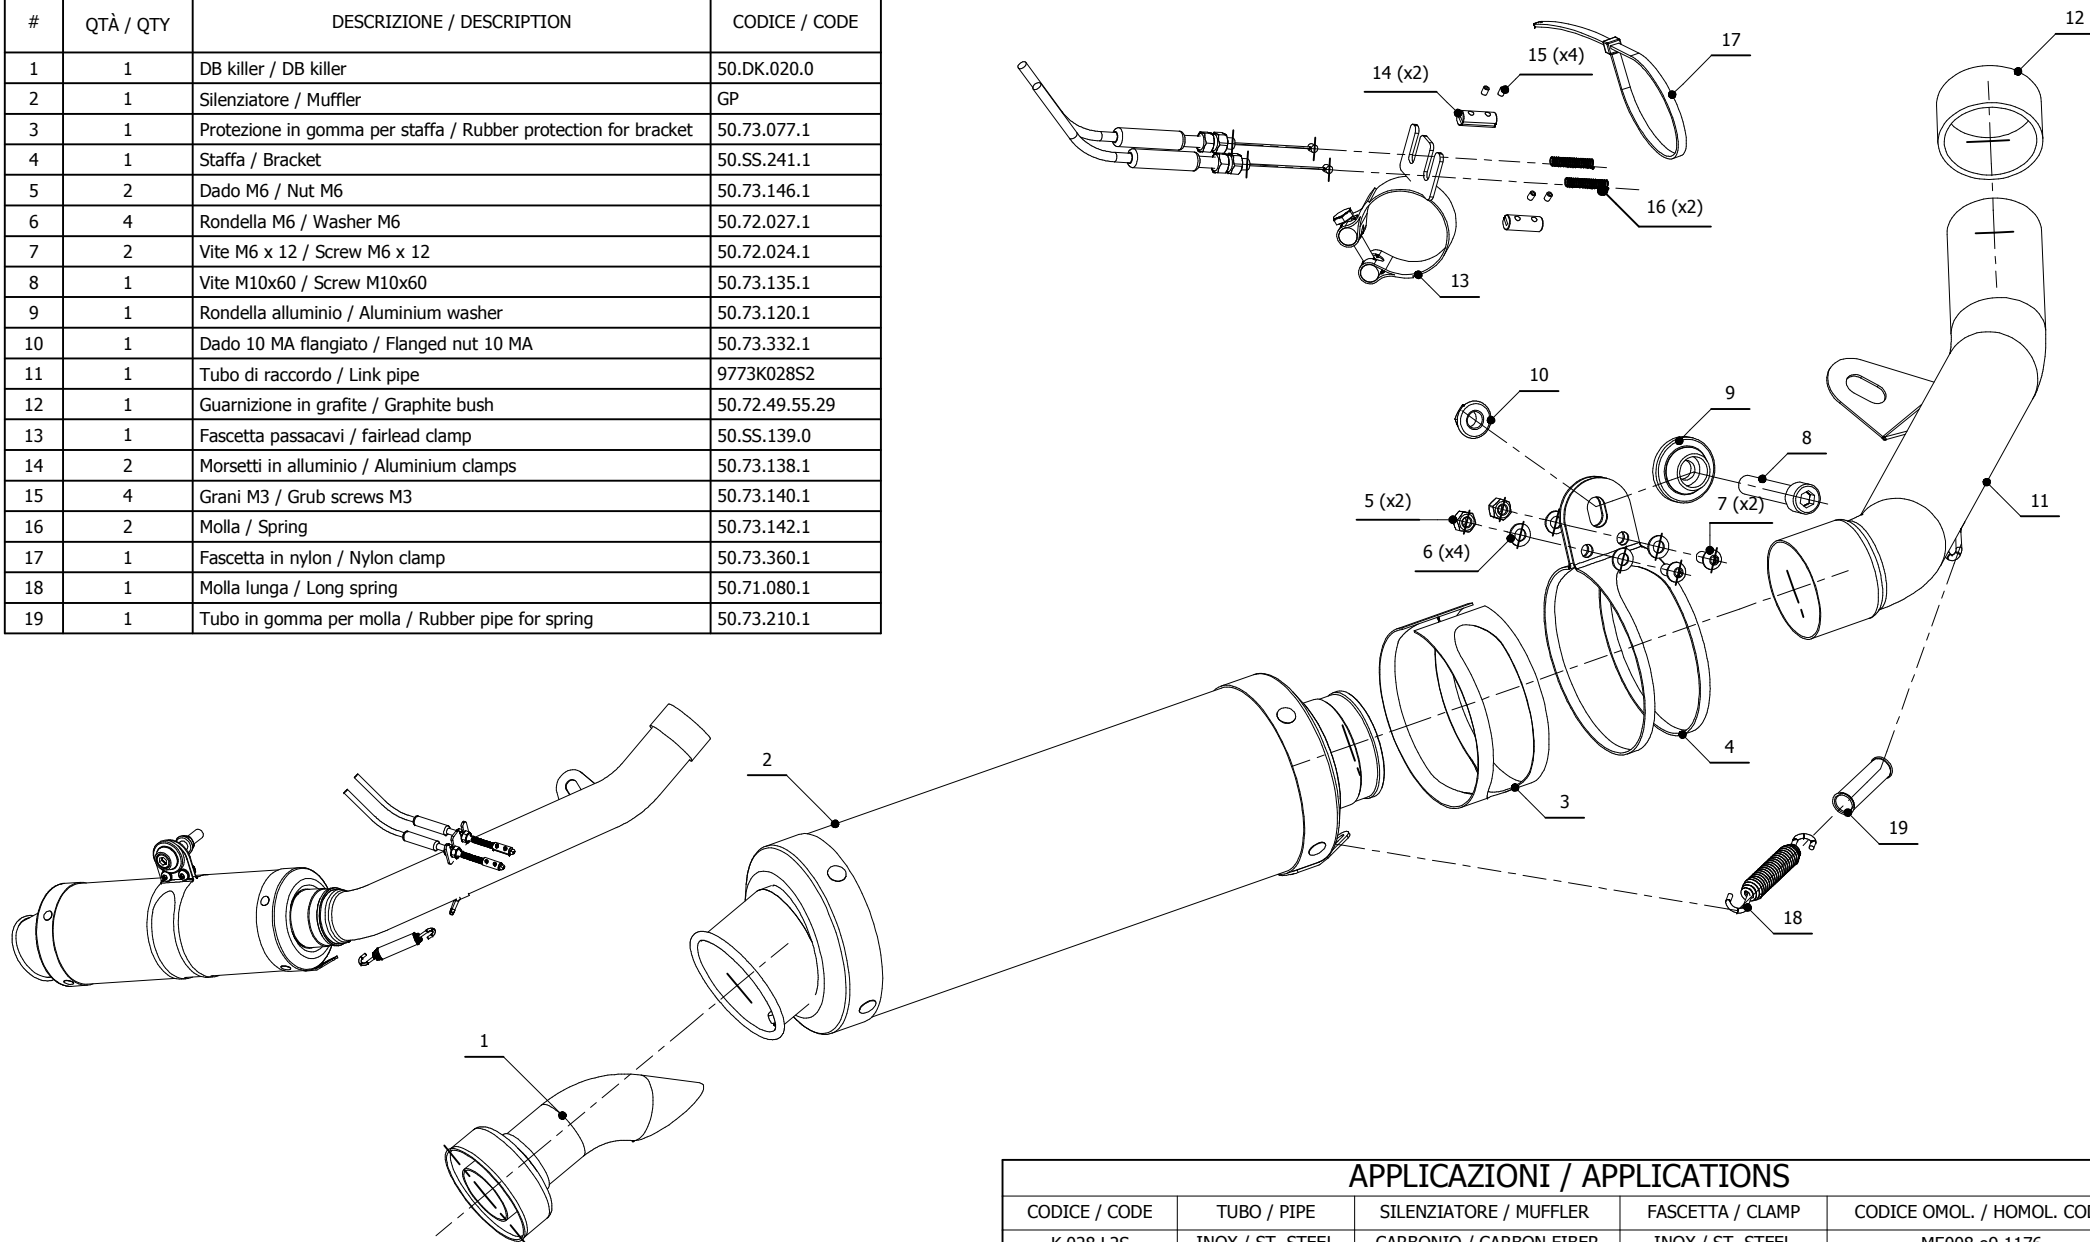

MODEL KAWASAKI Z 750 R

YEAR 2012 -->

LINE SPORT

MUFFLER GP

SCHEMATIC

ELENCO PARTI / PARTS LIST

#	QTÀ / QTY	DESCRIZIONE / DESCRIPTION	CODICE / CODE
1	1	DB killer / DB killer	50.DK.020.0
2	1	Silenziatore / Muffler	GP
3	1	Protezione in gomma per staffa / Rubber protection for bracket	50.73.077.1
4	1	Staffa / Bracket	50.SS.241.1
5	2	Dado M6 / Nut M6	50.73.146.1
6	4	Rondella M6 / Washer M6	50.72.027.1
7	2	Vite M6 x 12 / Screw M6 x 12	50.72.024.1
8	1	Vite M10x60 / Screw M10x60	50.73.135.1
9	1	Rondella alluminio / Aluminium washer	50.73.120.1
10	1	Dado 10 MA flangiato / Flanged nut 10 MA	50.73.332.1
11	1	Tubo di raccordo / Link pipe	9773K028S2
12	1	Guarnizione in grafite / Graphite bush	50.72.49.55.29
13	1	Fascetta passacavi / fairlead clamp	50.SS.139.0
14	2	Morsetti in alluminio / Aluminium clamps	50.73.138.1
15	4	Grani M3 / Grub screws M3	50.73.140.1
16	2	Molla / Spring	50.73.142.1
17	1	Fascetta in nylon / Nylon clamp	50.73.360.1
18	1	Molla lunga / Long spring	50.71.080.1
19	1	Tubo in gomma per molla / Rubber pipe for spring	50.73.210.1

APPLICAZIONI / APPLICATIONS

CODICE / CODE	TUBO / PIPE	SILENZIATORE / MUFFLER	FASCETTA / CLAMP	CODICE OMOL. / HOMOL. CODE
K.028.L2S	INOX / ST. STEEL	CARBONIO / CARBON FIBER	INOX / ST. STEEL	ME008 e9 1176
K.028.L6S	INOX / ST. STEEL	TITANIO / TITANIUM	INOX / ST. STEEL	ME008 e9 1176