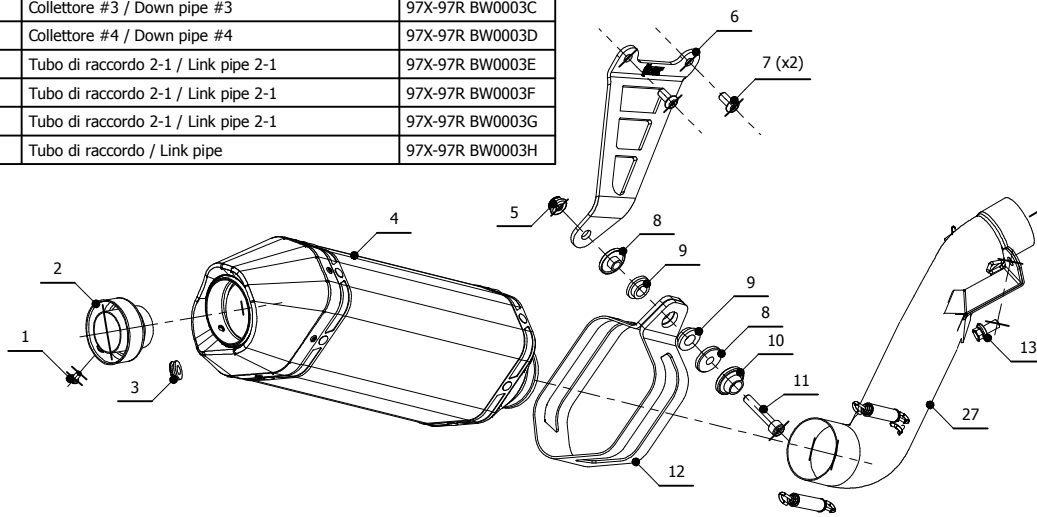

For exhaust valve (REAR)

For headers valve (FRONT)