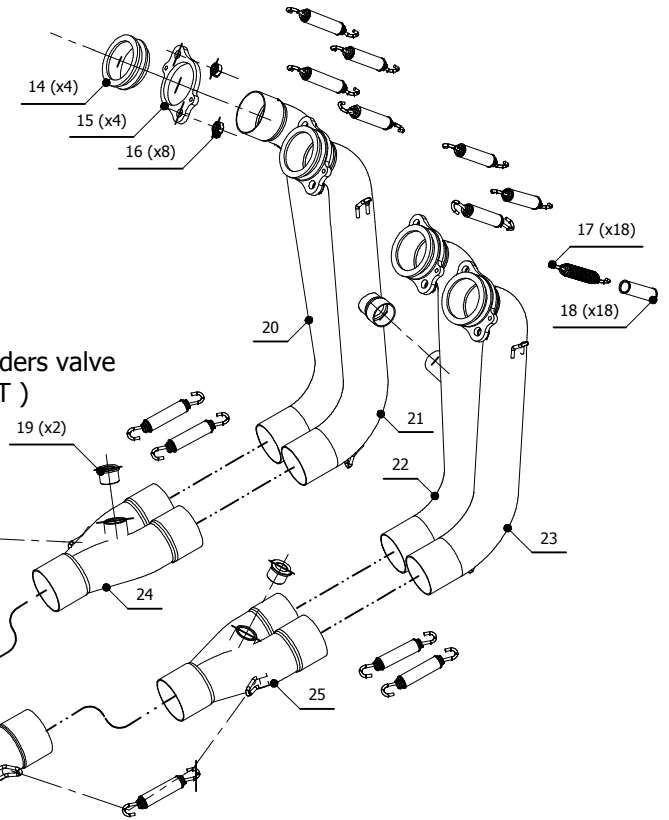

For exhaust valve (REAR)

For headers valve (FRONT)