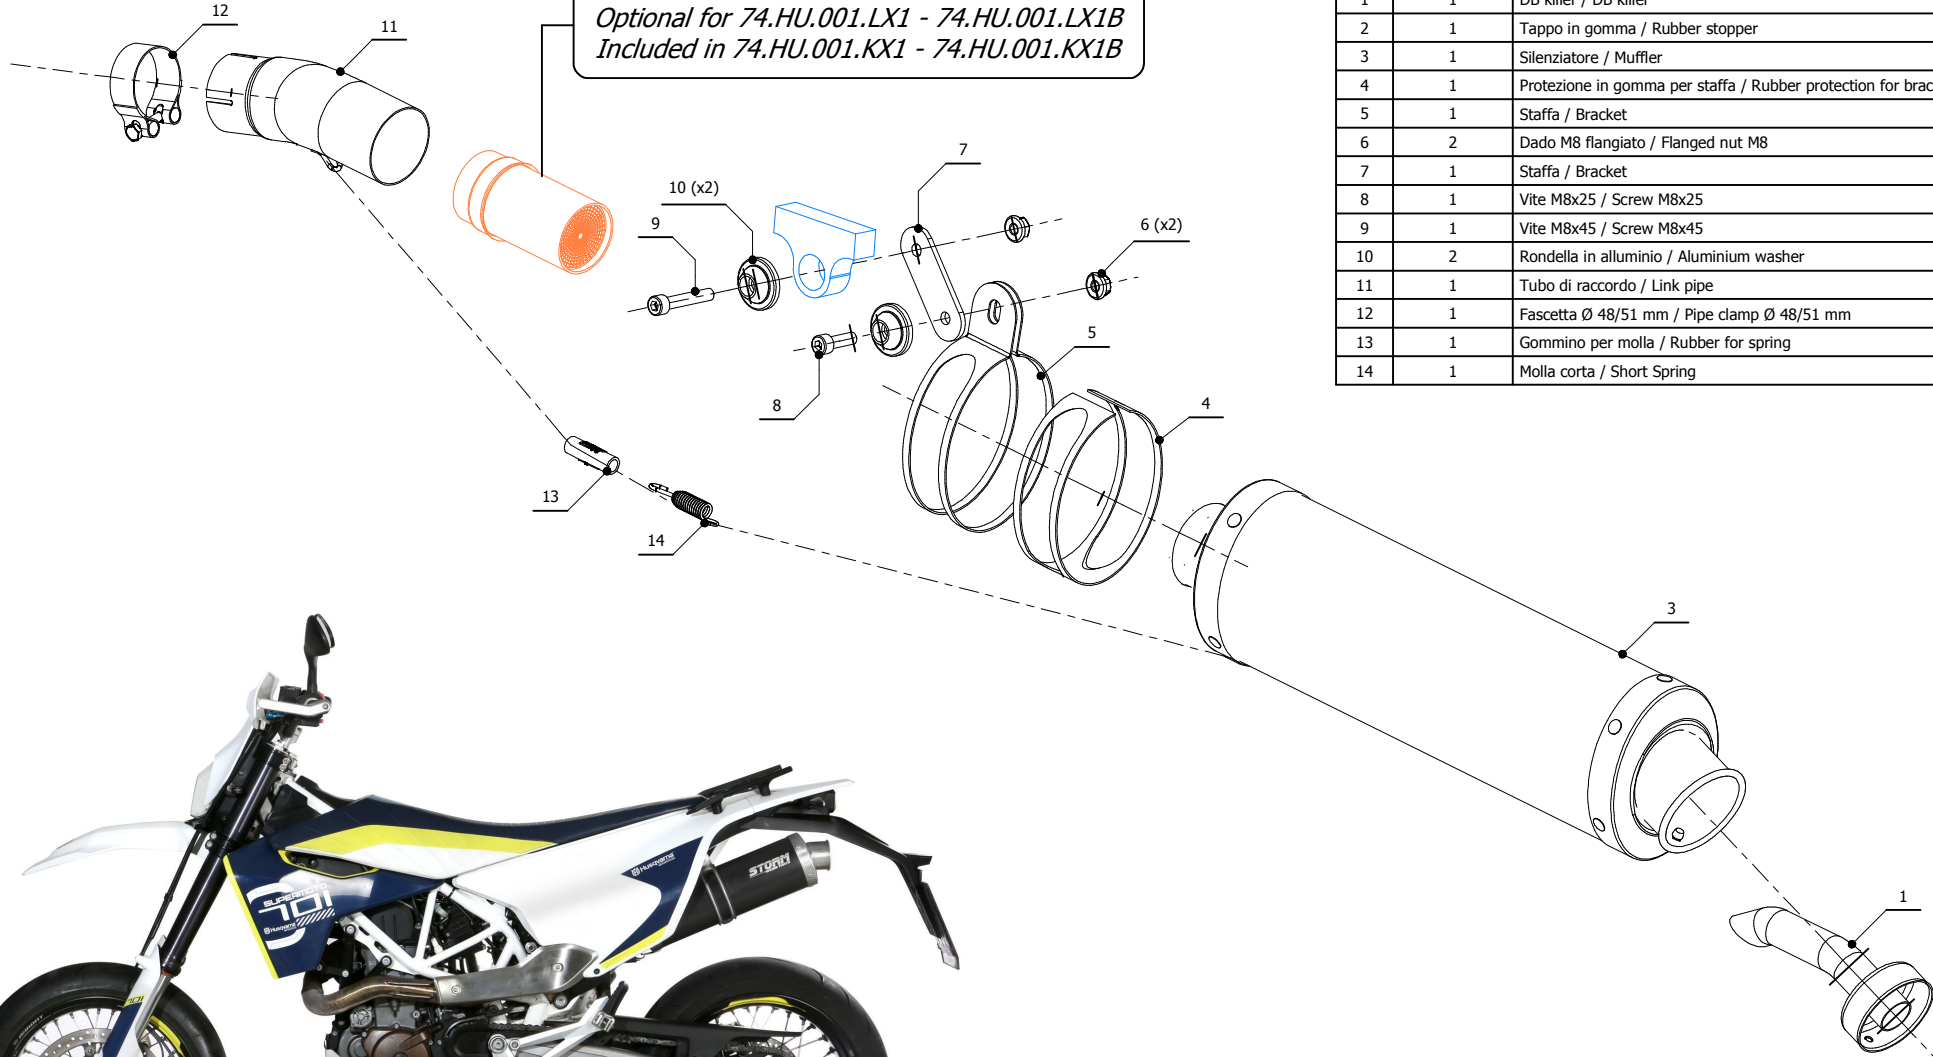

Catalytic Converter

Cod. ACC.041.A1

*Optional for 74.HU.001.LX1 - 74.HU.001.LX1B
Included in 74.HU.001.KX1 - 74.HU.001.KX1B*

ELENCO PARTI / PARTS LIST

#	QTÀ / QTY	DESCRIZIONE / DESCRIPTION	CODICE / CODE
1	1	DB killer / DB killer	50.DK.021.0
2	1	Tappo in gomma / Rubber stopper	50.73.266.1
3	1	Silenziatore / Muffler	OVAL 390
4	1	Protezione in gomma per staffa / Rubber protection for bracket	50.73.077.1
5	1	Staffa / Bracket	50.SS.030.0
6	2	Dado M8 flangiato / Flanged nut M8	50.73.393.1
7	1	Staffa / Bracket	50.SS.643.0
8	1	Vite M8x25 / Screw M8x25	50.73.064.1
9	1	Vite M8x45 / Screw M8x45	50.73.602.1
10	2	Rondella in alluminio / Aluminium washer	50.73.063.1
11	1	Tubo di raccordo / Link pipe	9773HU001S3
12	1	Fascetta Ø 48/51 mm / Pipe clamp Ø 48/51 mm	50.FA.007.1
13	1	Gommino per molla / Rubber for spring	50.73.049.0
14	1	Molla corta / Short Spring	50.73.123.1

APPLICAZIONI / APPLICATIONS

CODICE / CODE	SILENZIATORE / MUFFLER	TUBO / PIPE	FASCETTA / CLAMP	NOTE
74.HU.001.LX1	INOX / ST.STEEL	INOX / ST.STEEL	INOX / ST.STEEL	CATALYTIC CONVERTER NOT INCLUDED
74.HU.001.LX1B	STEEL BLACK	INOX / ST.STEEL	INOX / ST.STEEL	CATALYTIC CONVERTER NOT INCLUDED
74.HU.001.KX1	INOX / ST.STEEL	INOX / ST.STEEL	INOX / ST.STEEL	CATALYTIC CONVERTER INCLUDED
74.HU.001.KX1B	STEEL BLACK	INOX / ST.STEEL	INOX / ST.STEEL	CATALYTIC CONVERTER INCLUDED