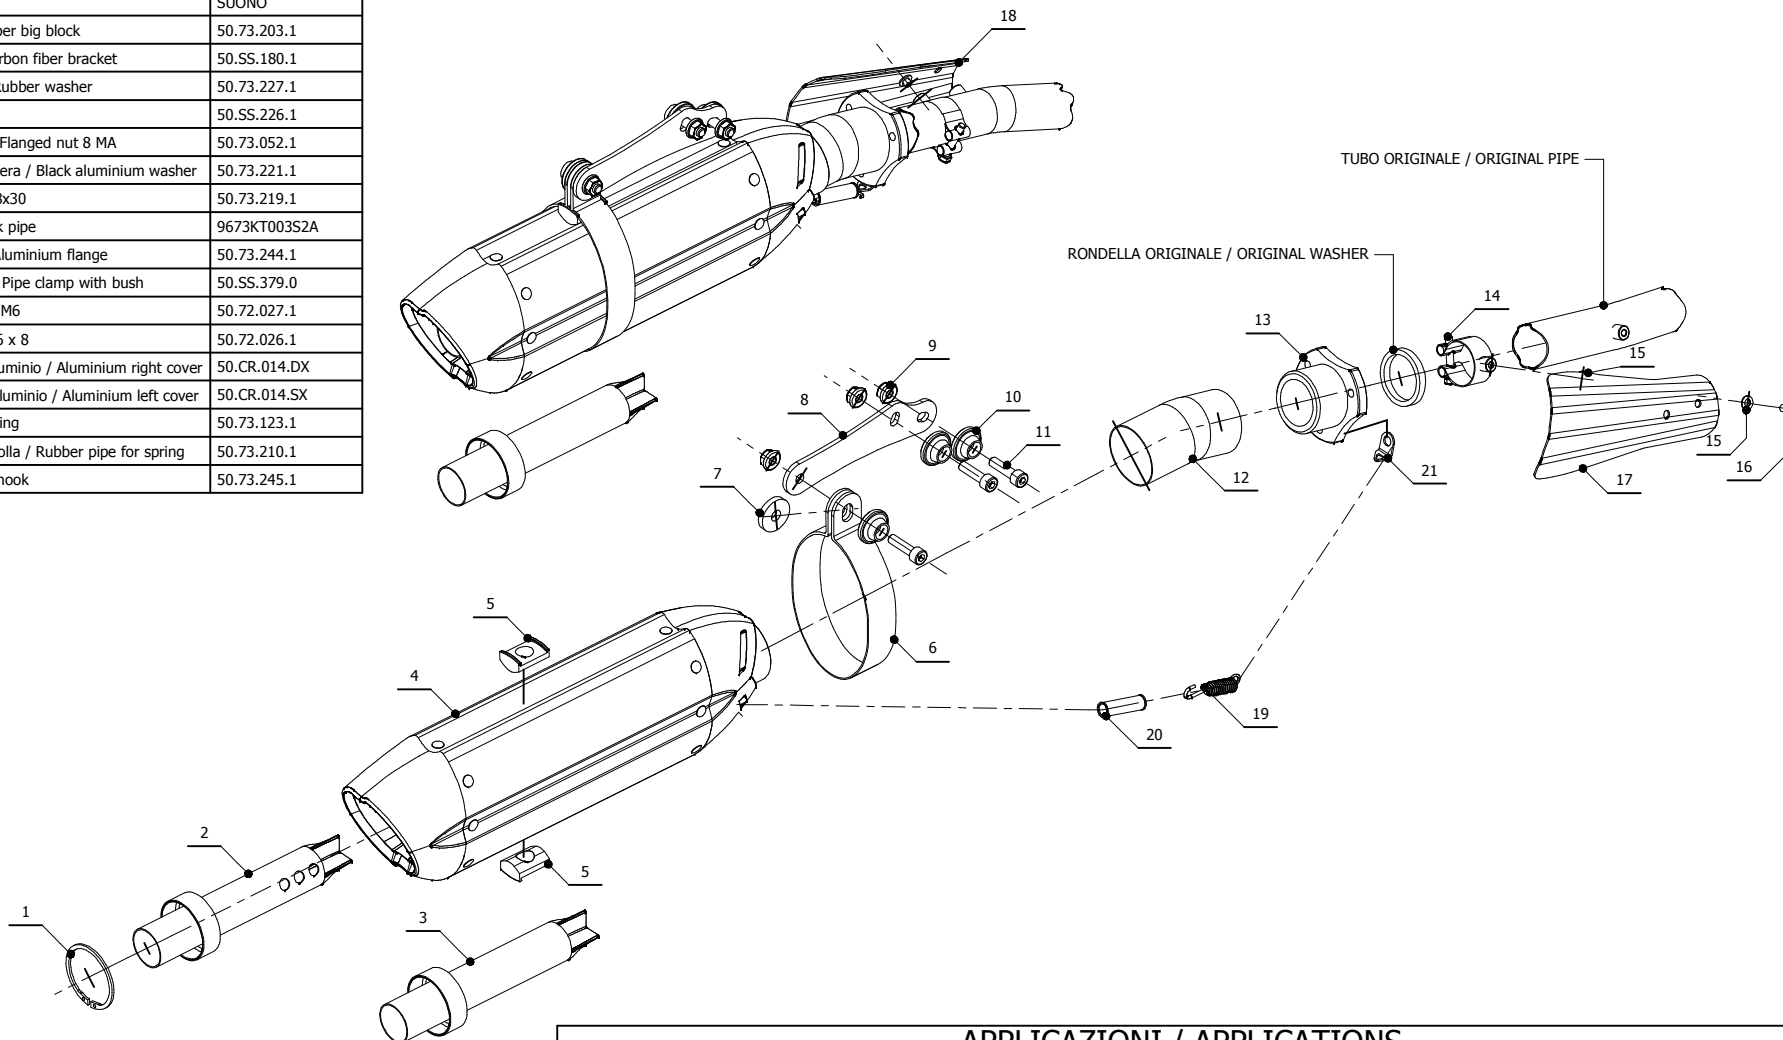

**MODEL** KTM 690 SM / SUPERENDURO

**YEAR** 2007-->

**LINE** SPORT

**MUFFLER** SUONO

**SCHEMATIC**

**ELENCO PARTI / PARTS LIST**

#	QTÀ / QTY	DESCRIZIONE / DESCRIPTION	CODICE / CODE
1	2	Anello Seger / Seger ring	50.73.218.1
2	2	DB killer / DB killer	50.DK.024.0
3	2	Db Killer forato / Drilled DB killer	50.DK.025.0
4	2	Silenziatore / Muffler	SUONO
5	4	Tassello grande / Rubber big block	50.73.203.1
6	2	Staffa in carbonio / Carbon fiber bracket	50.SS.180.1
7	2	Rondella in gomma / Rubber washer	50.73.227.1
8	2	Staffa / Bracket	50.SS.226.1
9	6	Dado 8 MA flangiato / Flanged nut 8 MA	50.73.052.1
10	6	Rondella in alluminio nera / Black aluminium washer	50.73.221.1
11	6	Vite M8x30 / Screw M8x30	50.73.219.1
12	2	Tubo di raccordo / Link pipe	9673KT003S2A
13	2	Flangia in alluminio / Aluminium flange	50.73.244.1
14	2	Fascetta con bussola / Pipe clamp with bush	50.SS.379.0
15	4	Rondella M6 / Washer M6	50.72.027.1
16	2	Vite M6 x 8 / Screw M6 x 8	50.72.026.1
17	1	Copertura destra in alluminio / Aluminium right cover	50.CR.014.DX
18	1	Copertura sinistra in alluminio / Aluminium left cover	50.CR.014.SX
19	2	Molla corta / Short Spring	50.73.123.1
20	2	Tubo in gomma per molla / Rubber pipe for spring	50.73.210.1
21	2	Gancio molla / Spring hook	50.73.245.1

**APPLICAZIONI / APPLICATIONS**

CODICE / CODE	TUBO / PIPE	SILENZIATORE / MUFFLER	FASCETTA / CLAMP	CODICE OMOL. / HOMOL. CODE
KT.003.L7	INOX / ST. STEEL	INOX (COPPE CARBONIO) / ST. STEEL (CARBON CAPS)	CARBONIO / CARBON FIBER	ME040 e9 1308
KT.003.L9	INOX / ST. STEEL	CARBONIO (COPPE CARBONIO) / CARBON (CARBON CAPS)	CARBONIO / CARBON FIBER	ME040 e9 1308