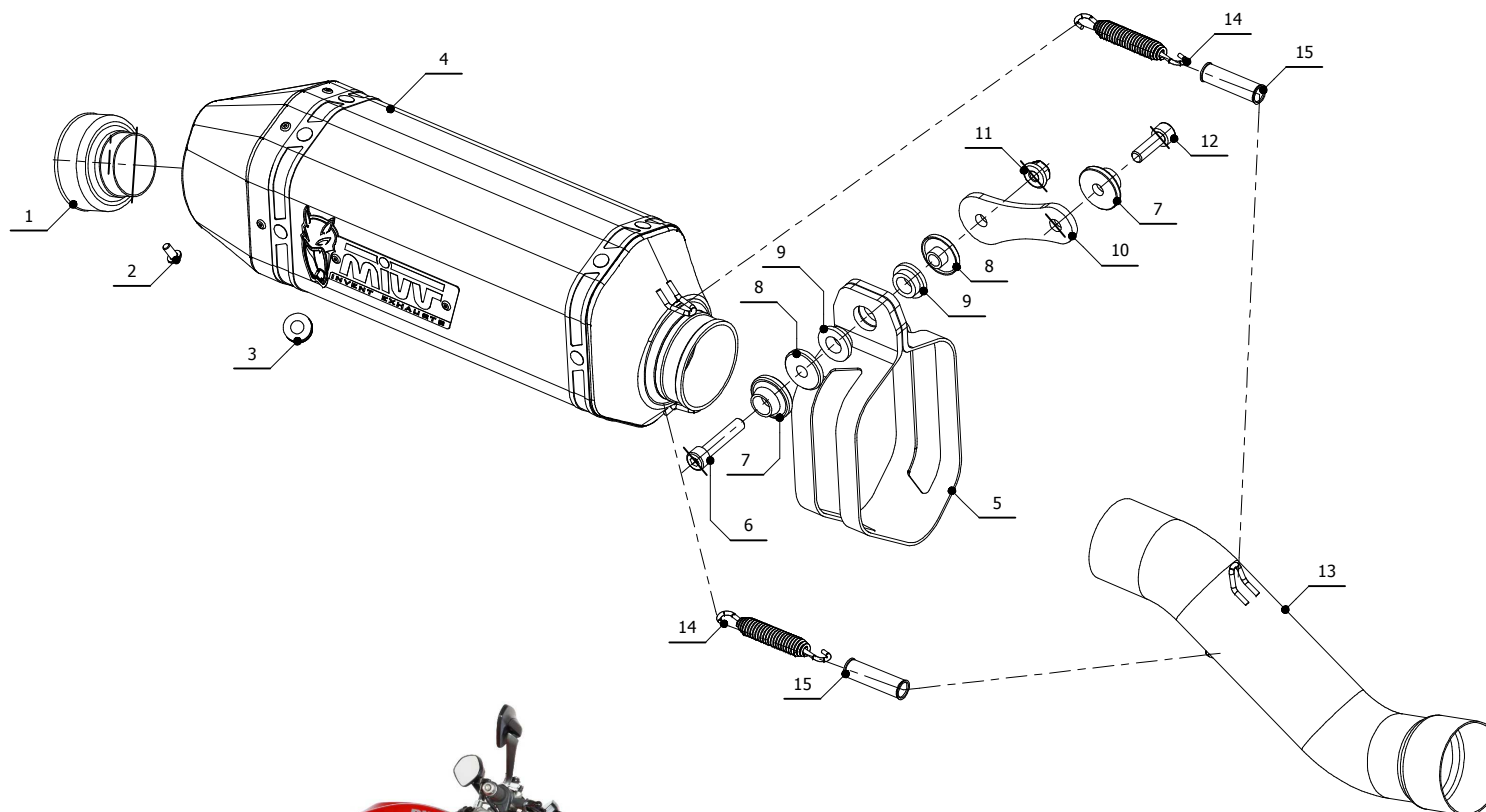

MODEL DUCATI MONSTER 1200

YEAR 2014-->

LINE SPORT

MUFFLER SPEED EDGE

SCHEMATIC

ELENCO PARTI / PARTS LIST

#	QTÀ / QTY	DESCRIZIONE / DESCRIPTION	CODICE / CODE
1	1	DB killer / DB killer	50.DK.086.0
2	1	Vite M5 x 8 / Screw M5 x 8	50.73.459.1
3	1	Tappo in gomma / Rubber stopper	50.73.266.1
4	1	Silenziatore / Muffler	SPEED EDGE 250
5	1	Staffa in carbonio / Carbon fiber bracket	50.SS.814.1
6	1	Vite M8x40 / Screw M8x40	50.73.075.1
7	2	Rondella in alluminio nera / Black aluminium washer	50.73.221.1
8	2	Boccola / Bush	50.73.381.1
9	2	Silentblock / Silentblock	50.73.380.1
10	1	Staffa / Bracket	50.SS.718.0
11	1	Dado M8 flangiato / Flanged nut M8	50.73.393.1
12	1	Vite M8x25 / Screw M8x25	50.73.064.1
13	1	Tube di raccordo / Link pipe	9773D030SRX
14	2	Molla media / Middle spring	50.73.359.1
15	2	Tube in gomma per molla / Rubber pipe for spring	50.73.210.1

APPLICAZIONI / APPLICATIONS

CODICE / CODE	TUBO / PIPE	SILENZIATORE / MUFFLER	FASCETTA / CLAMP	CODICE OMOL. / HOMOL. CODE
D.030.LRX	INOX / ST. STEEL	INOX (COPPE CARBONIO) / ST. STEEL (CARBON CAPS)	CARBONIO / CARBON FIBER	ME035 e9 1289
D.030.LRB	INOX / ST. STEEL	STEEL BLACK	CARBONIO / CARBON FIBER	ME035 e9 1289