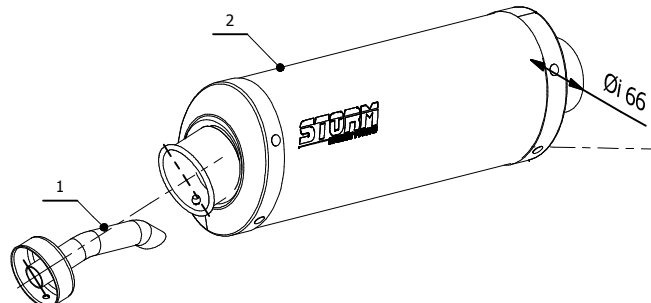

ELENCO PARTI / PARTS LIST

#	QTÀ / QTY	DESCRIZIONE / DESCRIPTION	CODICE / CODE
1	1	DB killer / DB killer	50.DK.096.0
2	1	Silenziatore / Muffler	OVAL 360
3	1	Protezione in gomma per staffa / Rubber protection for bracket	50.73.041.1
4	1	Staffa / Bracket	50.SS.002.0
5	1	Vite M8x25 / Screw M8x25	50.73.064.1
6	1	Rondella in alluminio / Aluminium washer	50.73.063.1
7	2	Dado M8 flangiato / Flanged nut M8	50.73.393.1
8	1	Staffa / Bracket	50.SS.683.0
9	1	Rondella alluminio / Aluminium washer	50.73.291.1
10	1	Vite M8x60 / Screw M8x60	50.73.078.1
11	1	Collettore #1 / Down pipe #1	9773SY002SEA
12	1	Collettore #2 / Down pipe #2	9773SY002SEB
13	1	Tubo di raccordo 2-1 / Link pipe 2-1	9773SY002SEC
14	1	Tubo di raccordo / Link pipe	9773SY002SED
15	4	Tubo in gomma per molla / Rubber pipe for spring	50.73.049.0
16	4	Molla media / Mid-size spring	50.73.359.1

TELAIO / FRAME

Catalytic Converter
Cod. ACC.045.A1
*Optional for 74.SY.002.LX2-LX2B
Included in 74.SY.002.KX2-KX2B*

APPLICAZIONI / APPLICATIONS

CODICE / CODE	SILENZIATORE / MUFFLER	TUBO / PIPE	NOTE
74.SY.002.LX2	INOX / ST.STEEL	INOX / ST.STEEL	CATALYTIC CONVERTER NOT INCLUDED
74.SY.002.LX2B	STEEL BLACK	INOX / ST.STEEL	CATALYTIC CONVERTER NOT INCLUDED
74.SY.002.KX2	INOX / ST.STEEL	INOX / ST.STEEL	CATALYTIC CONVERTER INCLUDED
74.SY.002.KX2B	STEEL BLACK	INOX / ST.STEEL	CATALYTIC CONVERTER INCLUDED