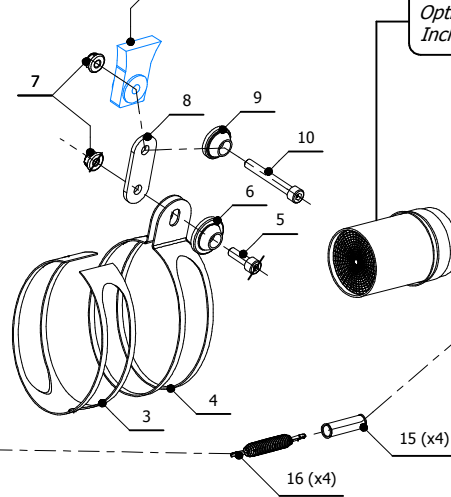

ELENCO PARTI / PARTS LIST

#	QTÀ / QTY	DESCRIZIONE / DESCRIPTION	CODICE / CODE
1	1	DB killer / DB killer	50.DK.096.0
2	1	Silenziatore / Muffler	OVAL 360
3	1	Protezione in gomma per staffa / Rubber protection for bracket	50.73.041.1
4	1	Staffa / Bracket	50.SS.002.0
5	1	Vite M8x25 / Screw M8x25	50.73.064.1
6	1	Rondella in alluminio / Aluminium washer	50.73.063.1
7	2	Dado M8 flangiato / Flanged nut M8	50.73.393.1
8	1	Staffa / Bracket	50.SS.683.0
9	1	Rondella alluminio / Aluminium washer	50.73.291.1
10	1	Vite M8x60 / Screw M8x60	50.73.078.1
11	1	Collettore #1 / Down pipe #1	9773SY002SEA
12	1	Collettore #2 / Down pipe #2	9773SY002SEB
13	1	Tubo di raccordo 2-1 / Link pipe 2-1	9773SY002SEC
14	1	Tubo di raccordo / Link pipe	9773SY002SED
15	4	Tubo in gomma per molla / Rubber pipe for spring	50.73.049.0
16	4	Molla media / Mid-size spring	50.73.359.1

TELAIO / FRAME

Catalytic Converter
Cod. ACC.045.A1
*Optional for 74.SY.002.LX2-LX2B
Included in 74.SY.002.KX2-KX2B*

APPLICAZIONI / APPLICATIONS

CODICE / CODE	SILENZIATORE / MUFFLER	TUBO / PIPE	NOTE
74.SY.002.LX2	INOX / ST.STEEL	INOX / ST.STEEL	CATALYTIC CONVERTER NOT INCLUDED
74.SY.002.LX2B	STEEL BLACK	INOX / ST.STEEL	CATALYTIC CONVERTER NOT INCLUDED
74.SY.002.KX2	INOX / ST.STEEL	INOX / ST.STEEL	CATALYTIC CONVERTER INCLUDED
74.SY.002.KX2B	STEEL BLACK	INOX / ST.STEEL	CATALYTIC CONVERTER INCLUDED