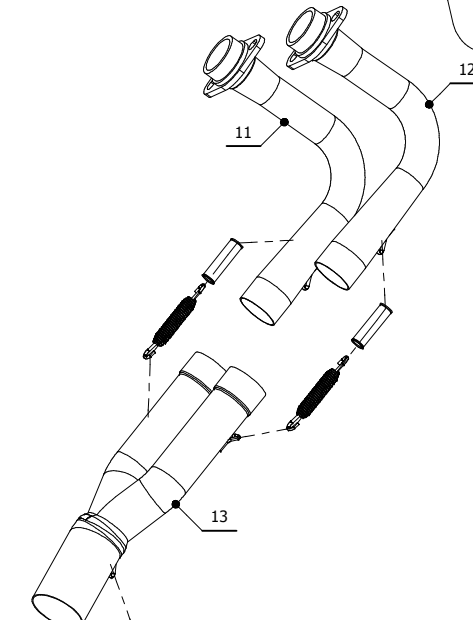

ELENCO PARTI / PARTS LIST

#	QTÀ / QTY	DESCRIZIONE / DESCRIPTION	CODICE / CODE
1	1	DB killer / DB killer	50.DK.096.0
2	1	Silenziatore / Muffler	OVAL 360
3	1	Protezione in gomma per staffa / Rubber protection for bracket	50.73.041.1
4	1	Staffa / Bracket	50.SS.002.0
5	1	Vite M8x25 / Screw M8x25	50.73.064.1
6	1	Rondella in alluminio / Aluminium washer	50.73.063.1
7	2	Dado M8 flangiato / Flanged nut M8	50.73.393.1
8	1	Staffa / Bracket	50.SS.683.0
9	1	Rondella alluminio / Aluminium washer	50.73.291.1
10	1	Vite M8x60 / Screw M8x60	50.73.078.1
11	1	Collettore #1 / Down pipe #1	9773SY002SEA
12	1	Collettore #2 / Down pipe #2	9773SY002SEB
13	1	Tubo di raccordo 2-1 / Link pipe 2-1	9773SY002SEC
14	1	Tubo di raccordo / Link pipe	9773SY002SED
15	4	Tubo in gomma per molla / Rubber pipe for spring	50.73.049.0
16	4	Molla media / Mid-size spring	50.73.359.1

TELAIO / FRAME

Catalytic Converter
Cod. ACC.045.A1
*Optional for 74.SY.002.LX2-LX2B
Included in 74.SY.002.KX2-KX2B*

APPLICAZIONI / APPLICATIONS

CODICE / CODE	SILENZIATORE / MUFFLER	TUBO / PIPE	NOTE
74.SY.002.LX2	INOX / ST.STEEL	INOX / ST.STEEL	CATALYTIC CONVERTER NOT INCLUDED
74.SY.002.LX2B	STEEL BLACK	INOX / ST.STEEL	CATALYTIC CONVERTER NOT INCLUDED
74.SY.002.KX2	INOX / ST.STEEL	INOX / ST.STEEL	CATALYTIC CONVERTER INCLUDED
74.SY.002.KX2B	STEEL BLACK	INOX / ST.STEEL	CATALYTIC CONVERTER INCLUDED