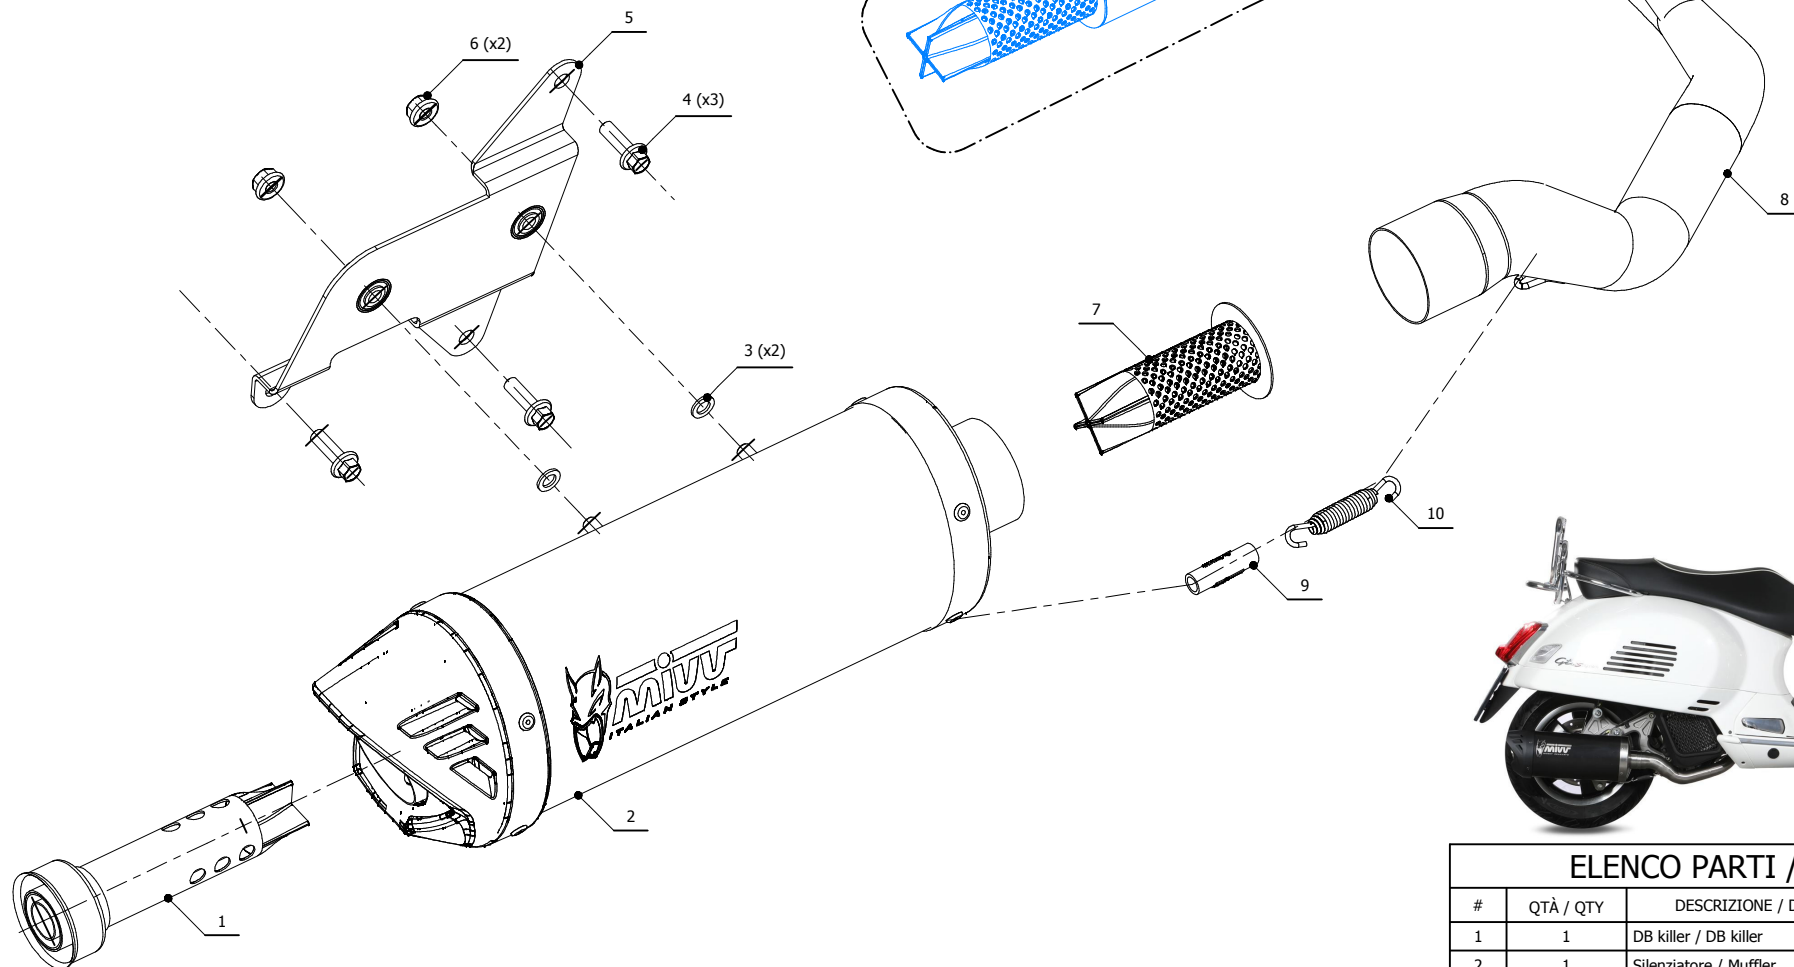

Catalytic Converter
Cod. ACC.042.A1
Optional for MV.PG.0004.LV
Included in MV.PG.0004.KV

APPLICAZIONI / APPLICATIONS

CODICE / CODE	SILENZIATORE / MUFFLER	TUBO / PIPE	NOTE
MV.PG.0004.LV	BLACK	INOX / ST. STEEL	CATALYTIC CONVERTER NOT INCLUDED
MV.PG.0004.KV	BLACK	INOX / ST. STEEL	CATALYTIC CONVERTER INCLUDED

ELENCO PARTI / PARTS LIST

#	QTÀ / QTY	DESCRIZIONE / DESCRIPTION	CODICE / CODE
1	1	DB killer / DB killer	50.DK.155.0
2	1	Silenziatore / Muffler	MOVER L.310 Øi 55
3	2	Rondella M8 / Washer M8	50.73.270.1
4	3	Vite M8x25 / Screw M8x25	50.73.599.1
5	1	Staffa / Bracket	50.SS.1254.0
6	2	Dado M8 flangiato / Flanged nut M8	50.73.393.1
7	1	Db Killer forato / Drilled DB killer	50.DK.082.0
8	1	Tube di raccordo / Link pipe	97MVPG0004SV
9	1	Gommino per molla / Rubber for spring	50.73.210.1
10	1	Molla media / Mid-size spring	50.73.359.1