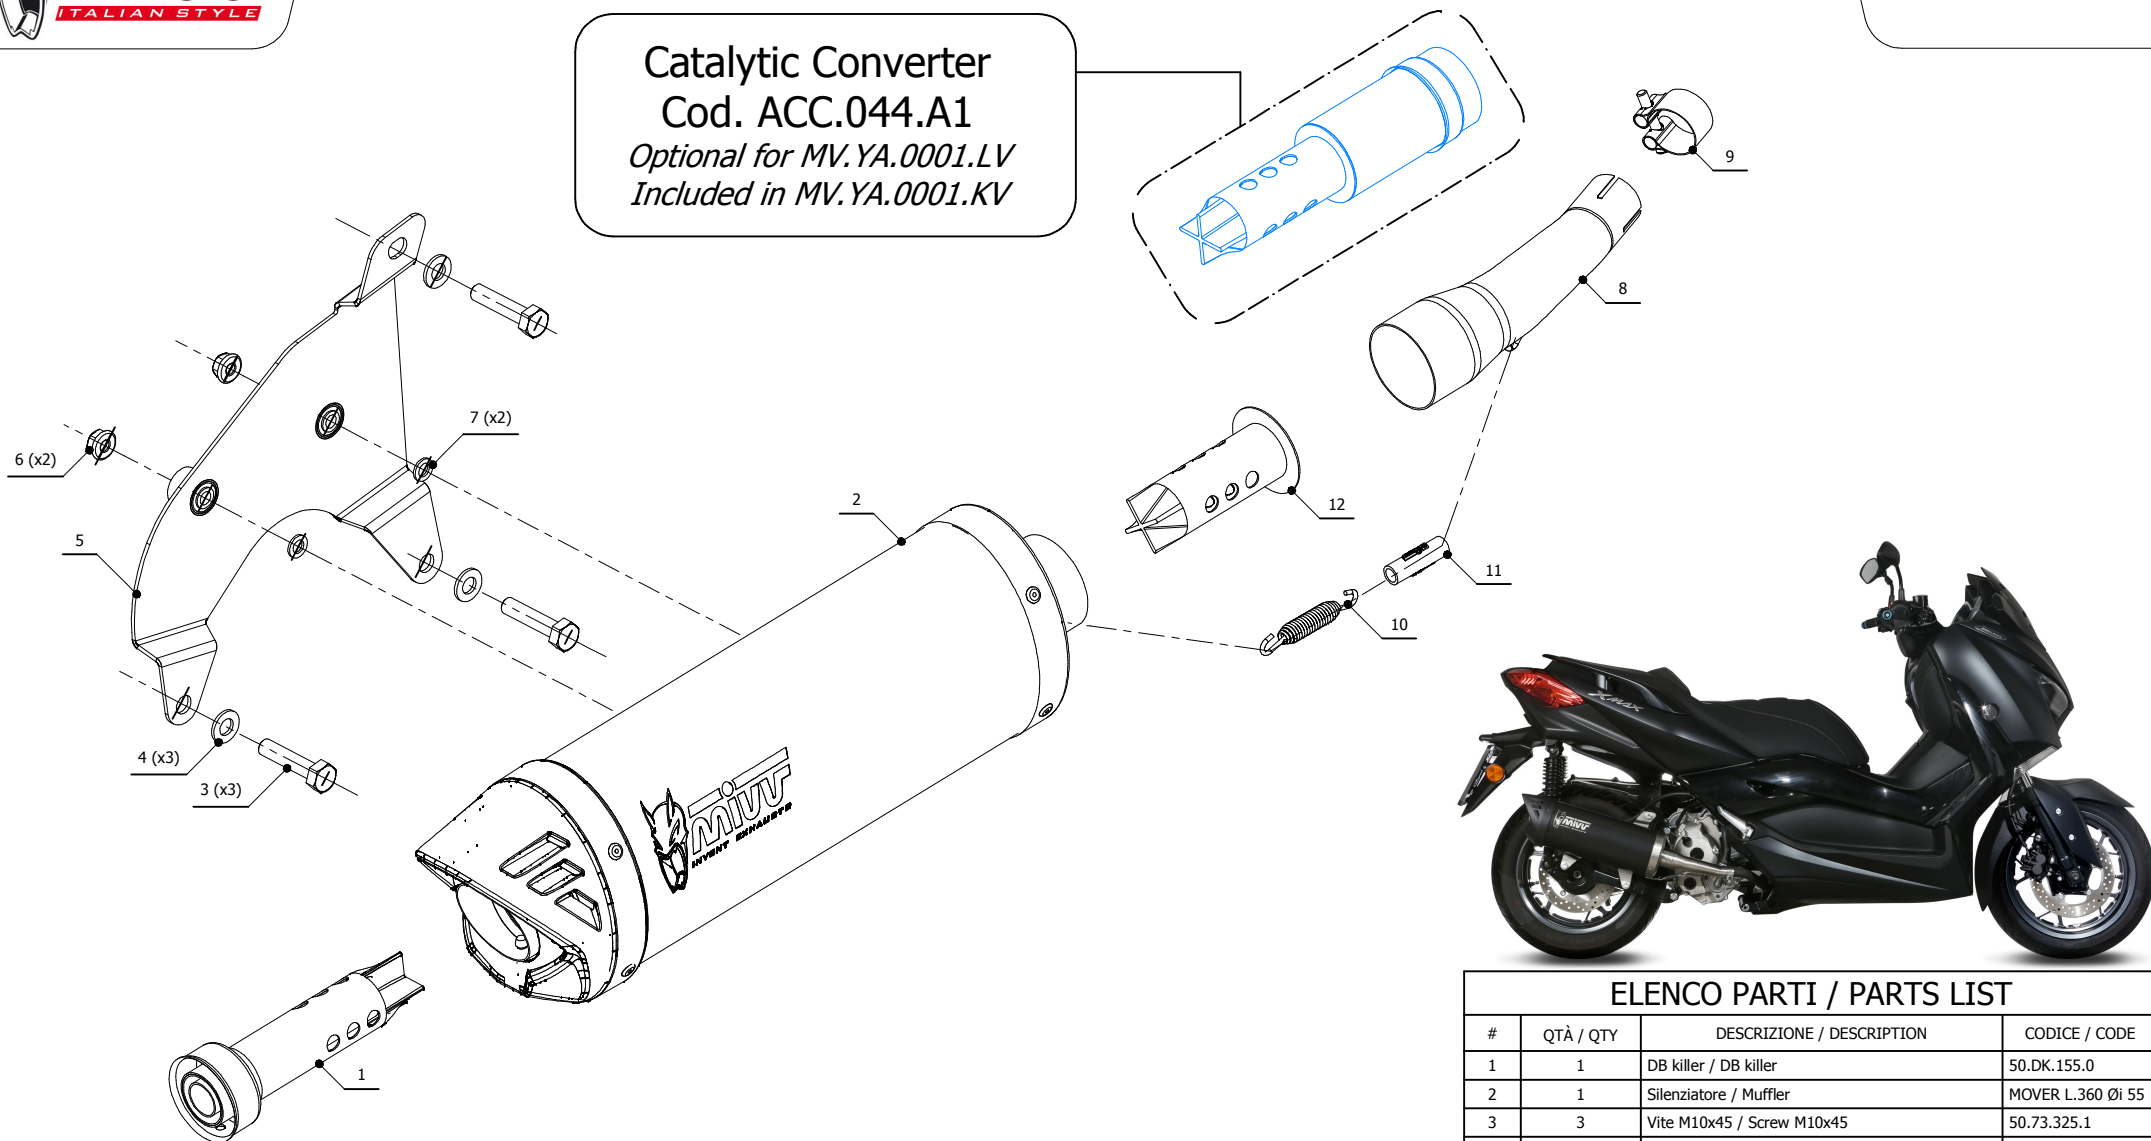

**Catalytic Converter**  
**Cod. ACC.044.A1**  
*Optional for MV.YA.0001.LV*  
*Included in MV.YA.0001.KV*

### ELENCO PARTI / PARTS LIST

#	QTÀ / QTY	DESCRIZIONE / DESCRIPTION	CODICE / CODE
1	1	DB killer / DB killer	50.DK.155.0
2	1	Silenziatore / Muffler	MOVER L.360 Øi 55
3	3	Vite M10x45 / Screw M10x45	50.73.325.1
4	3	Rondella M10 / Washer M10	50.73.013.1
5	1	Staffa Mover / Mover bracket	50.SS.1190.0
6	2	Dado M8 flangiato / Flanged nut M8	50.73.393.1
7	2	Rondella M8 / Washer M8	50.73.270.1
8	1	Tubo di raccordo / Link pipe	97MVYA0001LV
9	1	Fascetta Ø 31/34 mm / Pipe clamp Ø 31/34 mm	50.FA.001.1
10	1	Molla media / Mid-size spring	50.73.359.1
11	1	Gommino per molla / Rubber for spring	50.73.210.1
12	1	Db Killer / DB killer	50.DK.081.0