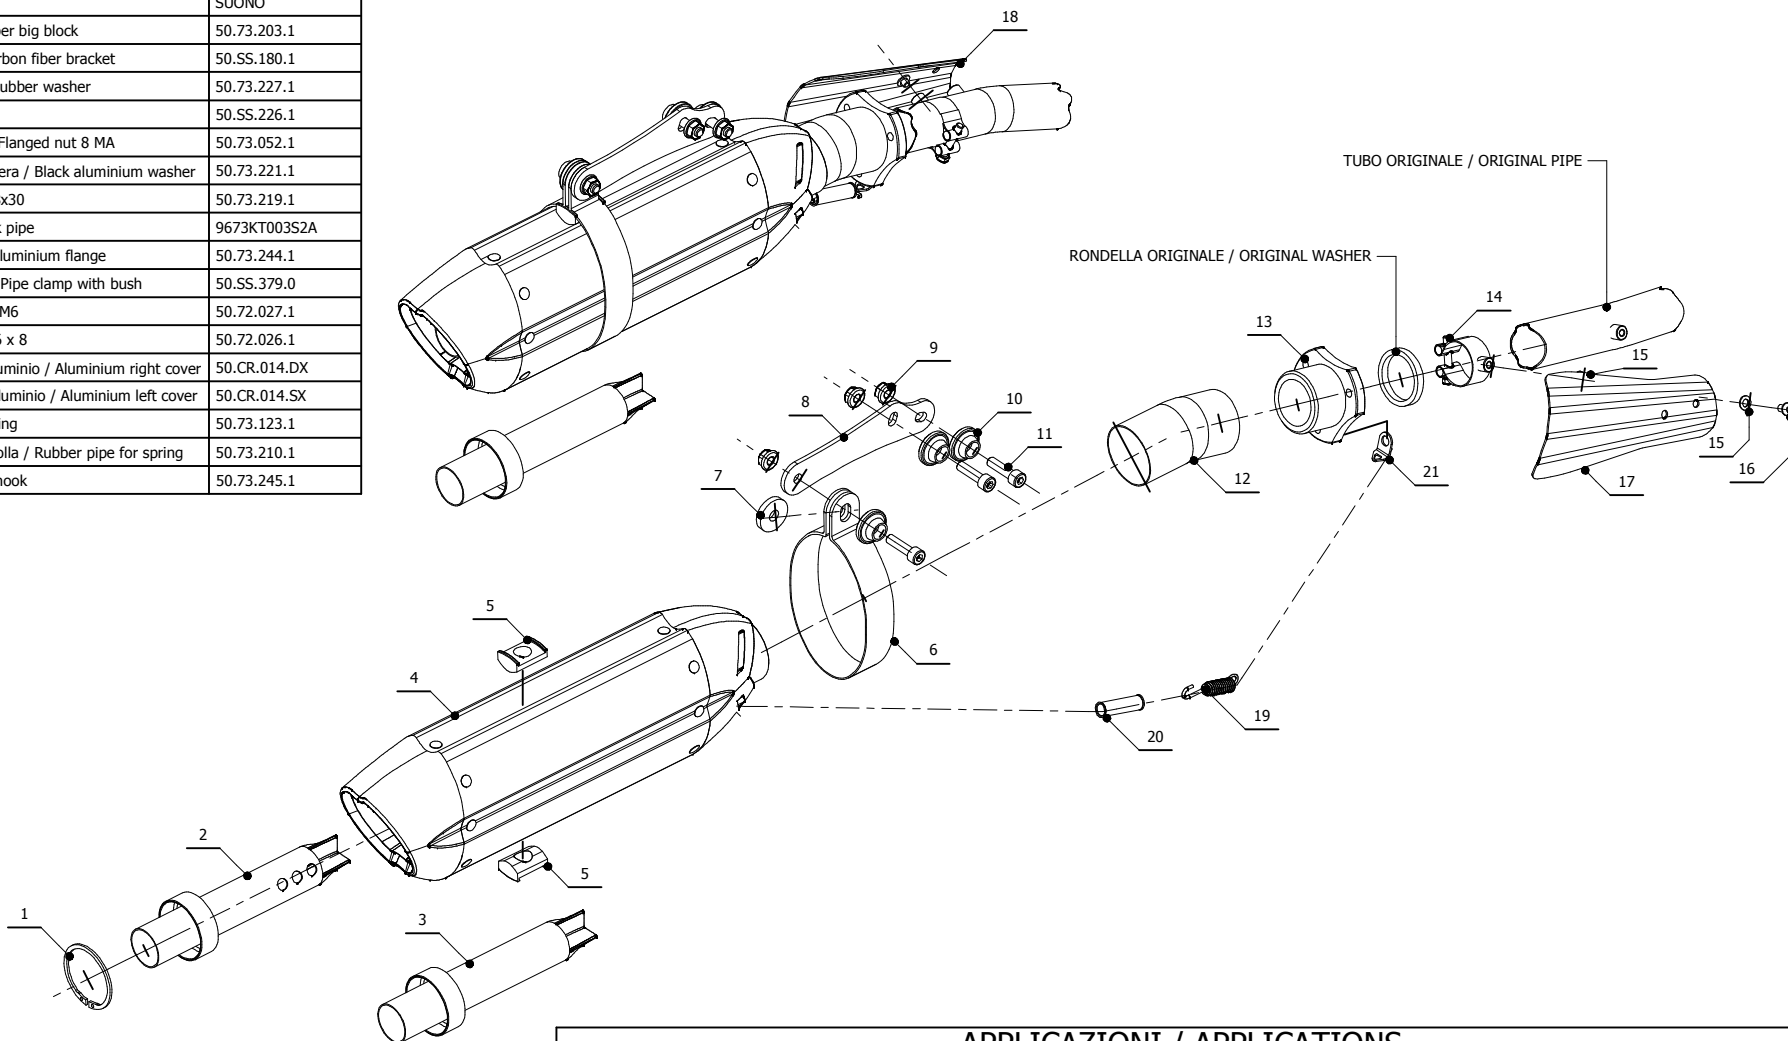

MODEL KTM 690 SM

YEAR 2007-->

LINE SPORT

MUFFLER SUONO

SCHEMATIC

ELENCO PARTI / PARTS LIST

#	QTÀ / QTY	DESCRIZIONE / DESCRIPTION	CODICE / CODE
1	2	Anello Seger / Seger ring	50.73.218.1
2	2	DB killer / DB killer	50.DK.024.0
3	2	Db Killer forato / Drilled DB killer	50.DK.025.0
4	2	Silenziatore / Muffler	SUONO
5	4	Tassello grande / Rubber big block	50.73.203.1
6	2	Staffa in carbonio / Carbon fiber bracket	50.SS.180.1
7	2	Rondella in gomma / Rubber washer	50.73.227.1
8	2	Staffa / Bracket	50.SS.226.1
9	6	Dado 8 MA flangiato / Flanged nut 8 MA	50.73.052.1
10	6	Rondella in alluminio nera / Black aluminium washer	50.73.221.1
11	6	Vite M8x30 / Screw M8x30	50.73.219.1
12	2	Tubo di raccordo / Link pipe	9673KT003S2A
13	2	Flangia in alluminio / Aluminium flange	50.73.244.1
14	2	Fascetta con bussola / Pipe clamp with bush	50.SS.379.0
15	4	Rondella M6 / Washer M6	50.72.027.1
16	2	Vite M6 x 8 / Screw M6 x 8	50.72.026.1
17	1	Copertura destra in alluminio / Aluminium right cover	50.CR.014.DX
18	1	Copertura sinistra in alluminio / Aluminium left cover	50.CR.014.SX
19	2	Molla corta / Short Spring	50.73.123.1
20	2	Tubo in gomma per molla / Rubber pipe for spring	50.73.210.1
21	2	Gancio molla / Spring hook	50.73.245.1

APPLICAZIONI / APPLICATIONS

CODICE / CODE	TUBO / PIPE	SILENZIATORE / MUFFLER	FASCETTA / CLAMP	CODICE OMOL. / HOMOL. CODE
KT.003.L7	INOX / ST. STEEL	INOX (COPPE CARBONIO) / ST. STEEL (CARBON CAPS)	CARBONIO / CARBON FIBER	ME040 e9 1308
KT.003.L9	INOX / ST. STEEL	CARBONIO (COPPE CARBONIO) / CARBON (CARBON CAPS)	CARBONIO / CARBON FIBER	ME040 e9 1308