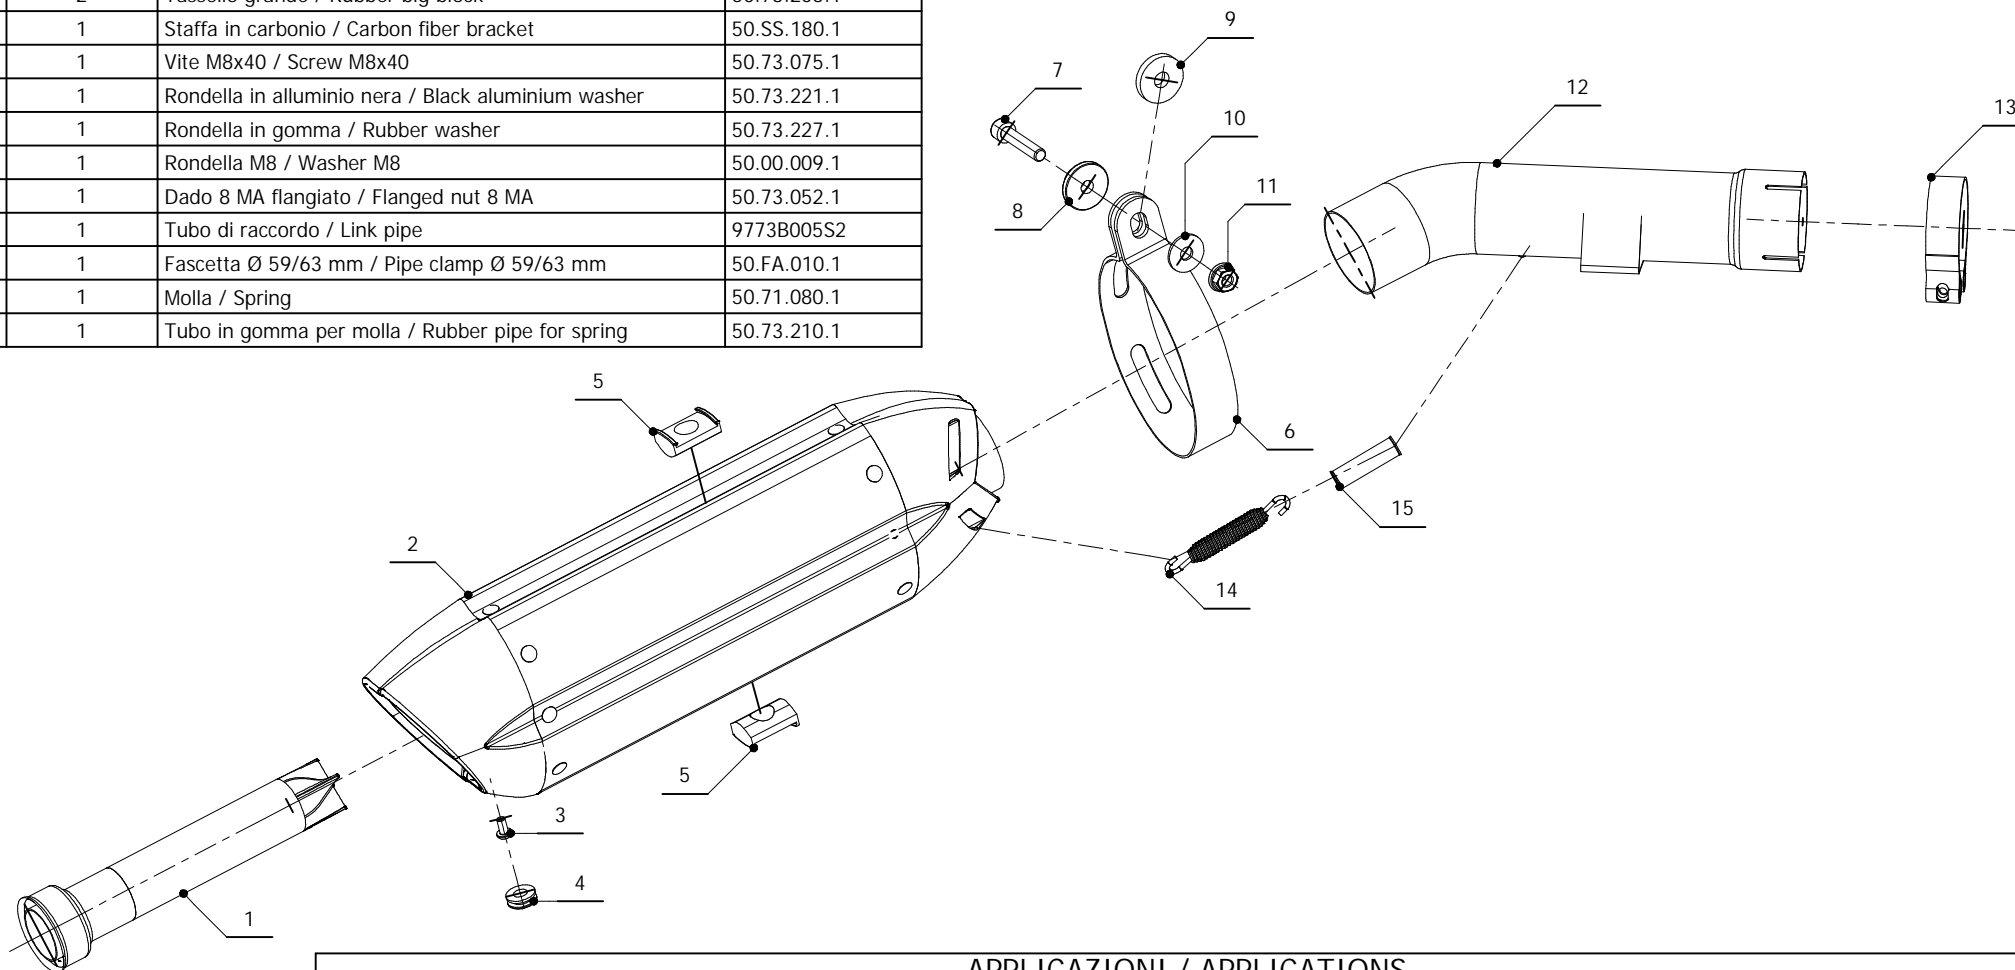

ELENCO PARTI / PARTS LIST

#	QTA / QTY	DESCRIZIONE / DESCRIPTION	CODICE / CODE
1	1	Db Killer forato / Drilled DB killer	50.DK.038.0
2	1	Silenziatore / Muffler	SUONO
3	1	Vite M5 x 8 / Screw M5 x 8	50.73.233.1
4	1	Tappo in gomma / Rubber stopper	50.73.266.1
5	2	Tassello grande / Rubber big block	50.73.203.1
6	1	Staffa in carbonio / Carbon fiber bracket	50.SS.180.1
7	1	Vite M8x40 / Screw M8x40	50.73.075.1
8	1	Rondella in alluminio nera / Black aluminium washer	50.73.221.1
9	1	Rondella in gomma / Rubber washer	50.73.227.1
10	1	Rondella M8 / Washer M8	50.00.009.1
11	1	Dado 8 MA flangiato / Flanged nut 8 MA	50.73.052.1
12	1	Tubo di raccordo / Link pipe	9773B005S2
13	1	Fascetta Ø 59/63 mm / Pipe clamp Ø 59/63 mm	50.FA.010.1
14	1	Molla / Spring	50.71.080.1
15	1	Tubo in gomma per molla / Rubber pipe for spring	50.73.210.1

APPLICAZIONI / APPLICATIONS

CODICE / CODE	TUBO / PIPE	SILENZIATORE / MUFFLER	FASCETTA / CLAMP	CODICE OMOL. / HOMOL. CODE
B.005.L8	TITANIO / TITANIUM	TITANIO (COPPE CARBONIO) / TITANIUM (CARBON CAPS)	CARBONIO / CARBON FIBER	ME008 e9 1176