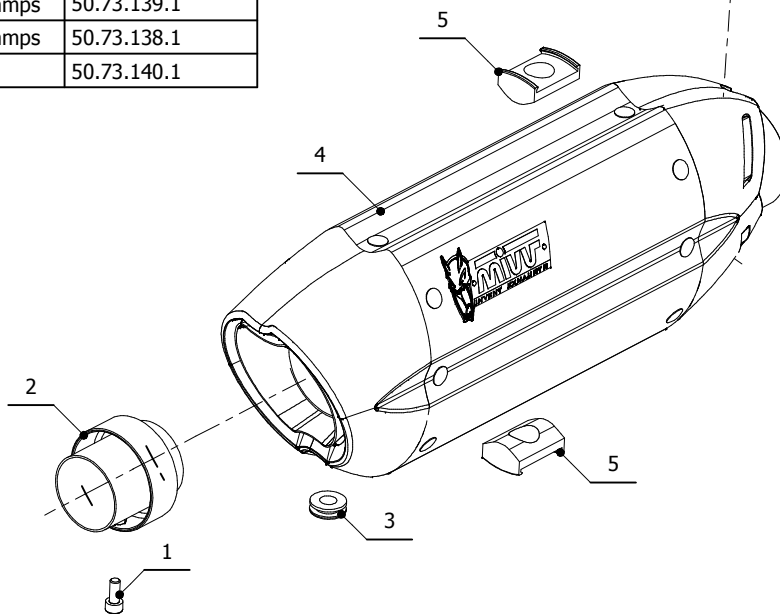

**MODEL** YAMAHA YZF R6

**YEAR** 2017 -->

**LINE** SLIP ON

**MUFFLER** SUONO

**SCHEMATIC**

**ELENCO PARTI / PARTS LIST**

#	QTÀ / QTY	DESCRIZIONE / DESCRIPTION	CODICE / CODE
1	1	Vite M5x12 / Screw M5 x 12	50.73.628.1
2	1	DB killer / DB killer	50.DK.075.0
3	1	Tappo in gomma / Rubber stopper	50.73.266.1
4	1	Silenziatore / Muffler	SUONO 200
5	2	Tassello / Rubber block	50.73.203.1
6	1	Staffa in carbonio / Carbon fiber bracket	50.SS.200.1
7	1	Vite M8x60 / Screw M8x60	50.73.078.1
8	1	Rondella in alluminio / Aluminium washer	50.73.221.1
9	1	Dado M8 flangiato / Flanged nut M8	50.73.393.1
10	1	Tubo di raccordo / Link pipe	9773Y021S2
11	1	Fascetta passacavi / fairlead clamp	50.SS.1003.0
12	1	Molla lunga / Long spring	50.71.080.1
13	1	Gommino per molla / Rubber for spring	50.73.210.1
14	2	Molla / Spring	50.73.142.1
15	1	Morsetti in alluminio / Aluminium clamps	50.73.139.1
16	1	Morsetti in alluminio / Aluminium clamps	50.73.138.1
17	3	Grani M3 / Grub screws M3	50.73.140.1

**APPLICAZIONI / APPLICATIONS**

CODICE / CODE	SILENZIATORE / MUFFLER	TUBO / PIPE	FASCETTA / CLAMP
Y.063.L7	INOX (COPPE CARBONIO) / ST. STEEL (CARBON CAPS)	INOX / ST. STEEL	CARBONIO / CARBON FIBER
Y.063.L9	STEEL BLACK		