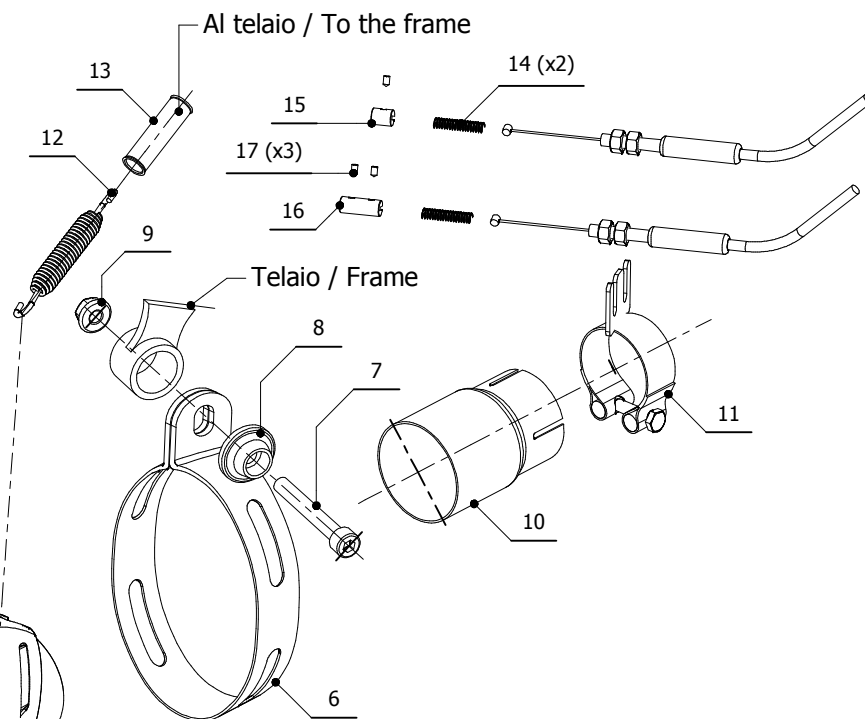

**MODEL** YAMAHA YZF R6

**YEAR** 2017 -->

**LINE** SLIP ON

**MUFFLER** SUONO

**SCHEMATIC**

**ELENCO PARTI / PARTS LIST**

#	QTÀ / QTY	DESCRIZIONE / DESCRIPTION	CODICE / CODE
1	1	Vite M5x12 / Screw M5 x 12	50.73.628.1
2	1	DB killer / DB killer	50.DK.075.0
3	1	Tappo in gomma / Rubber stopper	50.73.266.1
4	1	Silenziatore / Muffler	SUONO 200
5	2	Tassello / Rubber block	50.73.203.1
6	1	Staffa in carbonio / Carbon fiber bracket	50.SS.200.1
7	1	Vite M8x60 / Screw M8x60	50.73.078.1
8	1	Rondella in alluminio / Aluminium washer	50.73.221.1
9	1	Dado M8 flangiato / Flanged nut M8	50.73.393.1
10	1	Tubo di raccordo / Link pipe	9773Y021S2
11	1	Fascetta passacavi / fairlead clamp	50.SS.1003.0
12	1	Molla lunga / Long spring	50.71.080.1
13	1	Gommino per molla / Rubber for spring	50.73.210.1
14	2	Molla / Spring	50.73.142.1
15	1	Morsetti in alluminio / Aluminium clamps	50.73.139.1
16	1	Morsetti in alluminio / Aluminium clamps	50.73.138.1
17	3	Grani M3 / Grub screws M3	50.73.140.1

**APPLICAZIONI / APPLICATIONS**

CODICE / CODE	SILENZIATORE / MUFFLER	TUBO / PIPE	FASCETTA / CLAMP
Y.063.L7	INOX (COPPE CARBONIO) / ST. STEEL (CARBON CAPS)	INOX / ST. STEEL	CARBONIO / CARBON FIBER
Y.063.L9	STEEL BLACK		