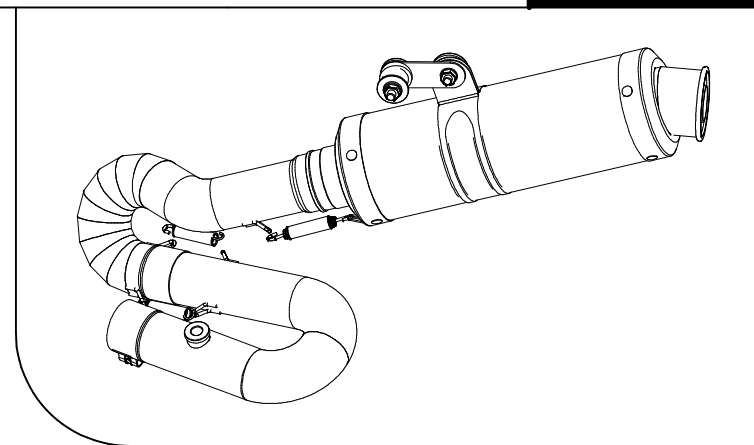

MODEL HONDA CBR1000 RR

YEAR 2008-2013

LINE SPORT

MUFFLER GP

SCHEMATIC

ELENCO PARTI / PARTS LIST

#	QTÀ / QTY	DESCRIZIONE / DESCRIPTION	CODICE / CODE
1	1	DB killer / DB killer	50.DK.020.0
2	1	Silenziatore / Muffler	GP
3	1	Protezione in gomma per staffa / Rubber protection for bracket	50.73.040.1
4	1	Staffa / Bracket	50.SS.001.0
5	1	Vite M8x25 / Screw M8x25	50.73.064.1
6	1	Vite M8x50 / Screw M8x50	50.73.074.1
7	1	Rondella in alluminio / Aluminium washer	50.73.063.1
8	1	Rondella alluminio / Aluminium washer	50.73.291.1
9	1	Staffa / Bracket	50.SS.003.0
10	1	Distanziale in alluminio / Aluminium spacer	50.SS.143.1
11	1	Bussola in alluminio / Aluminium bush	50.73.290.1
12	2	Dado M8 flangiato / Flanged nut M8	50.73.393.1
13	1	Tubo di raccordo / Link pipe	9773H039S2B
14	1	Tubo di raccordo / Link pipe	9773H039S2A
15	1	Fascetta Ø 48/51 mm / Pipe clamp Ø 48/51 mm	50.FA.007.1
16	2	Molla corta / Short Spring	50.73.123.1
17	3	Tubo in gomma per molla / Rubber pipe for spring	50.73.210.1
18	1	Molla lunga / Long spring	50.71.080.1

APPLICAZIONI / APPLICATIONS

CODICE / CODE	TUBO / PIPE	FASCETTA / CLAMP	SILENZIATORE / MUFFLER	CODICE OMOL. / HOMOL. CODE
H.039.L2S	INOX / ST. STEEL	INOX / ST. STEEL	CARBONIO / CARBON FIBER	ME047 e9 1356
H.039.L6S	INOX / ST. STEEL	INOX / ST. STEEL	TITANIO / TITANIUM	ME047 e9 1356
H.039.LXB	INOX / ST. STEEL	INOX / ST. STEEL	STEEL BLACK	ME047 e9 1356