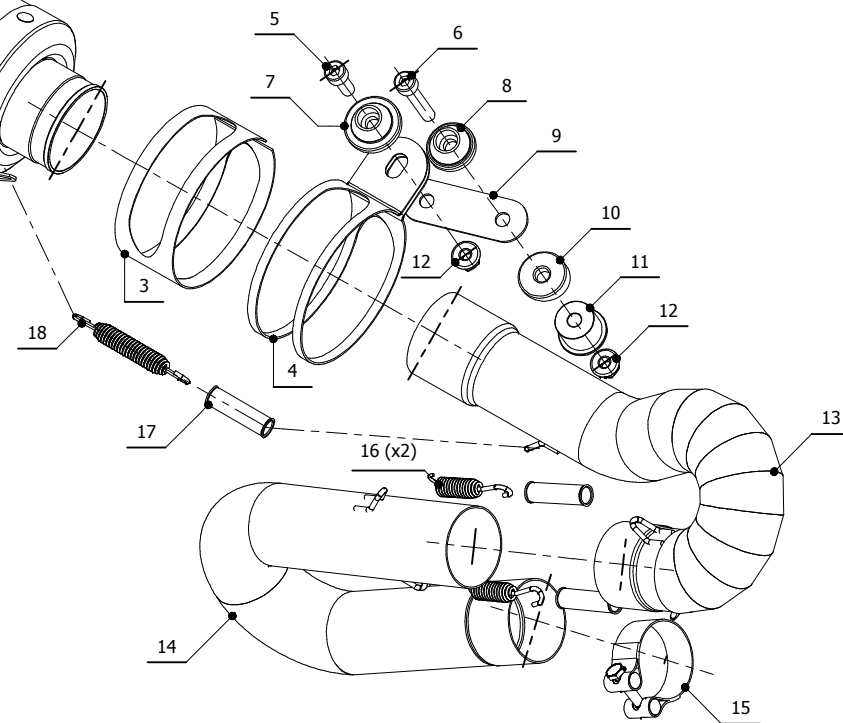

MODEL HONDA CBR1000 RR

YEAR 2008-2013

LINE SPORT

MUFFLER GP

SCHEMATIC

ELENCO PARTI / PARTS LIST

#	QTÀ / QTY	DESCRIZIONE / DESCRIPTION	CODICE / CODE
1	1	DB killer / DB killer	50.DK.020.0
2	1	Silenziatore / Muffler	GP
3	1	Protezione in gomma per staffa / Rubber protection for bracket	50.73.040.1
4	1	Staffa / Bracket	50.SS.001.0
5	1	Vite M8x25 / Screw M8x25	50.73.064.1
6	1	Vite M8x50 / Screw M8x50	50.73.074.1
7	1	Rondella in alluminio / Aluminium washer	50.73.063.1
8	1	Rondella alluminio / Aluminium washer	50.73.291.1
9	1	Staffa / Bracket	50.SS.003.0
10	1	Distanziale in alluminio / Aluminium spacer	50.SS.143.1
11	1	Bussola in alluminio / Aluminium bush	50.73.290.1
12	2	Dado M8 flangiato / Flanged nut M8	50.73.393.1
13	1	Tubo di raccordo / Link pipe	9773H039S2B
14	1	Tubo di raccordo / Link pipe	9773H039S2A
15	1	Fascetta Ø 48/51 mm / Pipe clamp Ø 48/51 mm	50.FA.007.1
16	2	Molla corta / Short Spring	50.73.123.1
17	3	Tubo in gomma per molla / Rubber pipe for spring	50.73.210.1
18	1	Molla lunga / Long spring	50.71.080.1

APPLICAZIONI / APPLICATIONS

CODICE / CODE	TUBO / PIPE	FASCETTA / CLAMP	SILENZIATORE / MUFFLER	CODICE OMOL. / HOMOL. CODE
H.039.L2S	INOX / ST. STEEL	INOX / ST. STEEL	CARBONIO / CARBON FIBER	ME047 e9 1356
H.039.L6S	INOX / ST. STEEL	INOX / ST. STEEL	TITANIO / TITANIUM	ME047 e9 1356
H.039.LXB	INOX / ST. STEEL	INOX / ST. STEEL	STEEL BLACK	ME047 e9 1356