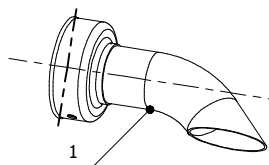

MODEL HONDA CBR1000 RR

YEAR 2008-2013

LINE SPORT

MUFFLER GP

SCHEMATIC

ELENCO PARTI / PARTS LIST

#	QTÀ / QTY	DESCRIZIONE / DESCRIPTION	CODICE / CODE
1	1	DB killer / DB killer	50.DK.020.0
2	1	Silenziatore / Muffler	GP
3	1	Protezione in gomma per staffa / Rubber protection for bracket	50.73.040.1
4	1	Staffa / Bracket	50.SS.001.0
5	1	Vite M8x25 / Screw M8x25	50.73.064.1
6	1	Vite M8x50 / Screw M8x50	50.73.074.1
7	1	Rondella in alluminio / Aluminium washer	50.73.063.1
8	1	Rondella alluminio / Aluminium washer	50.73.291.1
9	1	Staffa / Bracket	50.SS.003.0
10	1	Distanziale in alluminio / Aluminium spacer	50.SS.143.1
11	1	Bussola in alluminio / Aluminium bush	50.73.290.1
12	2	Dado M8 flangiato / Flanged nut M8	50.73.393.1
13	1	Tubo di raccordo / Link pipe	9773H039S2B
14	1	Tubo di raccordo / Link pipe	9773H039S2A
15	1	Fascetta Ø 48/51 mm / Pipe clamp Ø 48/51 mm	50.FA.007.1
16	2	Molla corta / Short Spring	50.73.123.1
17	3	Tubo in gomma per molla / Rubber pipe for spring	50.73.210.1
18	1	Molla lunga / Long spring	50.71.080.1

APPLICAZIONI / APPLICATIONS

CODICE / CODE	TUBO / PIPE	FASCETTA / CLAMP	SILENZIATORE / MUFFLER	CODICE OMOL. / HOMOL. CODE
H.039.L2S	INOX / ST. STEEL	INOX / ST. STEEL	CARBONIO / CARBON FIBER	ME047 e9 1356
H.039.L6S	INOX / ST. STEEL	INOX / ST. STEEL	TITANIO / TITANIUM	ME047 e9 1356
H.039.LXB	INOX / ST. STEEL	INOX / ST. STEEL	STEEL BLACK	ME047 e9 1356