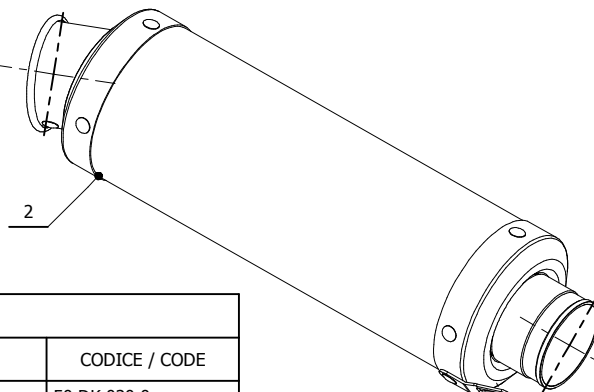

MODEL HONDA CBR1000 RR

YEAR 2008-2013

LINE SPORT

MUFFLER GP

SCHEMATIC

ELENCO PARTI / PARTS LIST

#	QTÀ / QTY	DESCRIZIONE / DESCRIPTION	CODICE / CODE
1	1	DB killer / DB killer	50.DK.020.0
2	1	Silenziatore / Muffler	GP
3	1	Protezione in gomma per staffa / Rubber protection for bracket	50.73.040.1
4	1	Staffa / Bracket	50.SS.001.0
5	1	Vite M8x25 / Screw M8x25	50.73.064.1
6	1	Vite M8x50 / Screw M8x50	50.73.074.1
7	1	Rondella in alluminio / Aluminium washer	50.73.063.1
8	1	Rondella alluminio / Aluminium washer	50.73.291.1
9	1	Staffa / Bracket	50.SS.003.0
10	1	Distanziale in alluminio / Aluminium spacer	50.SS.143.1
11	1	Bussola in alluminio / Aluminium bush	50.73.290.1
12	2	Dado M8 flangiato / Flanged nut M8	50.73.393.1
13	1	Tubo di raccordo / Link pipe	9773H039S2B
14	1	Tubo di raccordo / Link pipe	9773H039S2A
15	1	Fascetta Ø 48/51 mm / Pipe clamp Ø 48/51 mm	50.FA.007.1
16	2	Molla corta / Short Spring	50.73.123.1
17	3	Tubo in gomma per molla / Rubber pipe for spring	50.73.210.1
18	1	Molla lunga / Long spring	50.71.080.1

APPLICAZIONI / APPLICATIONS

CODICE / CODE	TUBO / PIPE	FASCETTA / CLAMP	SILENZIATORE / MUFFLER	CODICE OMOL. / HOMOL. CODE
H.039.L2S	INOX / ST. STEEL	INOX / ST. STEEL	CARBONIO / CARBON FIBER	ME047 e9 1356
H.039.L6S	INOX / ST. STEEL	INOX / ST. STEEL	TITANIO / TITANIUM	ME047 e9 1356
H.039.LXB	INOX / ST. STEEL	INOX / ST. STEEL	STEEL BLACK	ME047 e9 1356