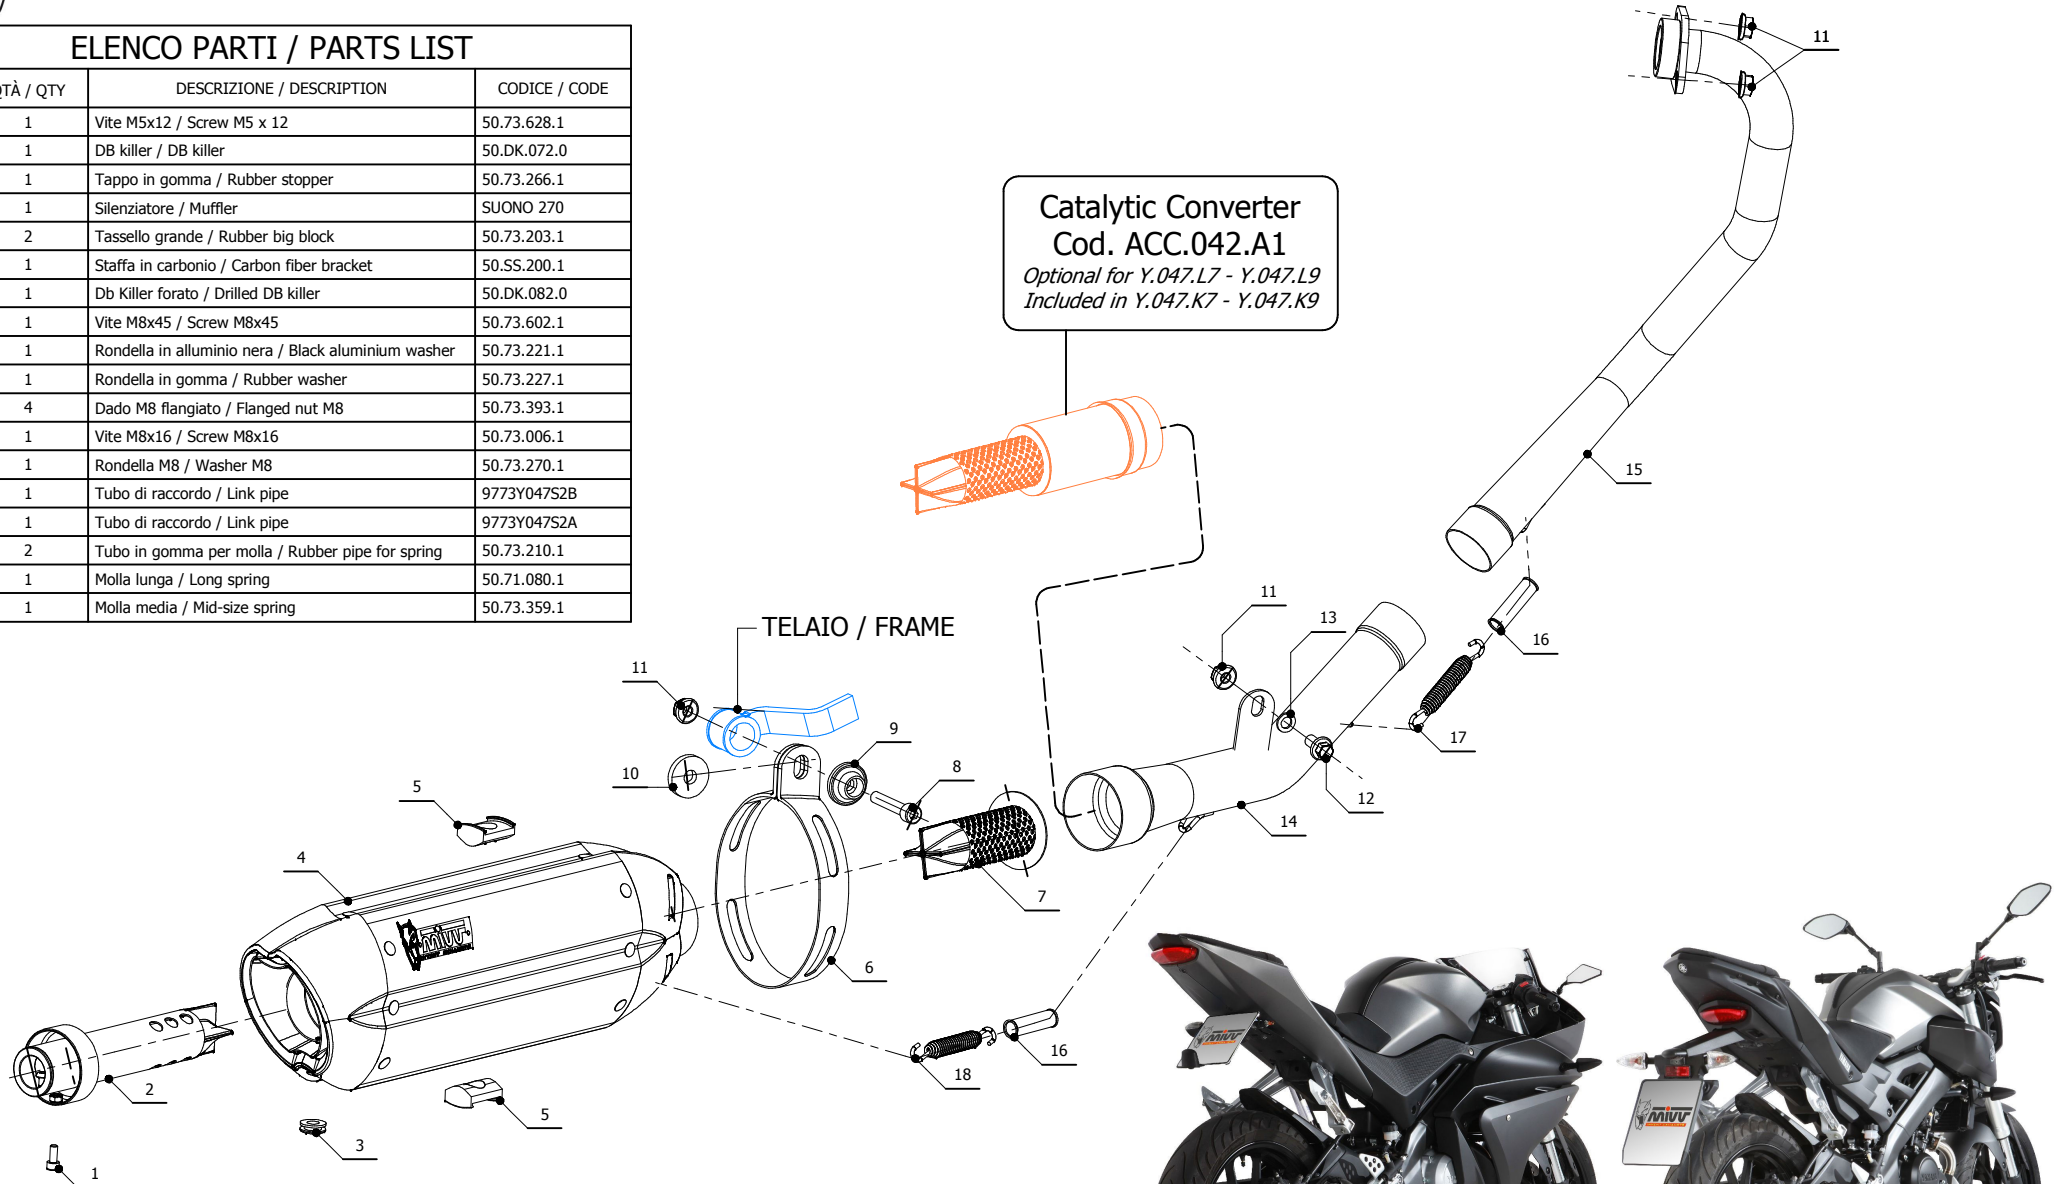

MODEL YAMAHA YZF R125
YAMAHA MT 125
LINE FULL SYSTEM

YEAR 2014-2018
2015-2019
MUFFLER SUONO

SCHEMATIC

ELENCO PARTI / PARTS LIST

#	QTÀ / QTY	DESCRIZIONE / DESCRIPTION	CODICE / CODE
1	1	Vite M5x12 / Screw M5 x 12	50.73.628.1
2	1	DB killer / DB killer	50.DK.072.0
3	1	Tappo in gomma / Rubber stopper	50.73.266.1
4	1	Silenziatore / Muffler	SUONO 270
5	2	Tassello grande / Rubber big block	50.73.203.1
6	1	Staffa in carbonio / Carbon fiber bracket	50.SS.200.1
7	1	Db Killer forato / Drilled DB killer	50.DK.082.0
8	1	Vite M8x45 / Screw M8x45	50.73.602.1
9	1	Rondella in alluminio nera / Black aluminium washer	50.73.221.1
10	1	Rondella in gomma / Rubber washer	50.73.227.1
11	4	Dado M8 flangiato / Flanged nut M8	50.73.393.1
12	1	Vite M8x16 / Screw M8x16	50.73.006.1
13	1	Rondella M8 / Washer M8	50.73.270.1
14	1	Tubo di raccordo / Link pipe	9773Y047S2B
15	1	Tubo di raccordo / Link pipe	9773Y047S2A
16	2	Tubo in gomma per molla / Rubber pipe for spring	50.73.210.1
17	1	Molla lunga / Long spring	50.71.080.1
18	1	Molla media / Mid-size spring	50.73.359.1

Catalytic Converter
Cod. ACC.042.A1
Optional for Y.047.L7 - Y.047.L9
Included in Y.047.K7 - Y.047.K9

APPLICAZIONI / APPLICATIONS

CODICE / CODE	TUBO / PIPE	SILENZIATORE / MUFFLER	FASCETTA / CLAMP	NOTE
Y.047.L7 Y.047.L9	INOX / ST. STEEL	INOX (COPPE CARBONIO) / ST. STEEL (CARBON CAPS) STEEL BLACK	CARBONIO / CARBON FIBER	CATALYTIC CONVERTER NOT INCLUDED
Y.047.K7 Y.047.K9	INOX / ST. STEEL	INOX (COPPE CARBONIO) / ST. STEEL (CARBON CAPS) STEEL BLACK	CARBONIO / CARBON FIBER	CATALYTIC CONVERTER INCLUDED